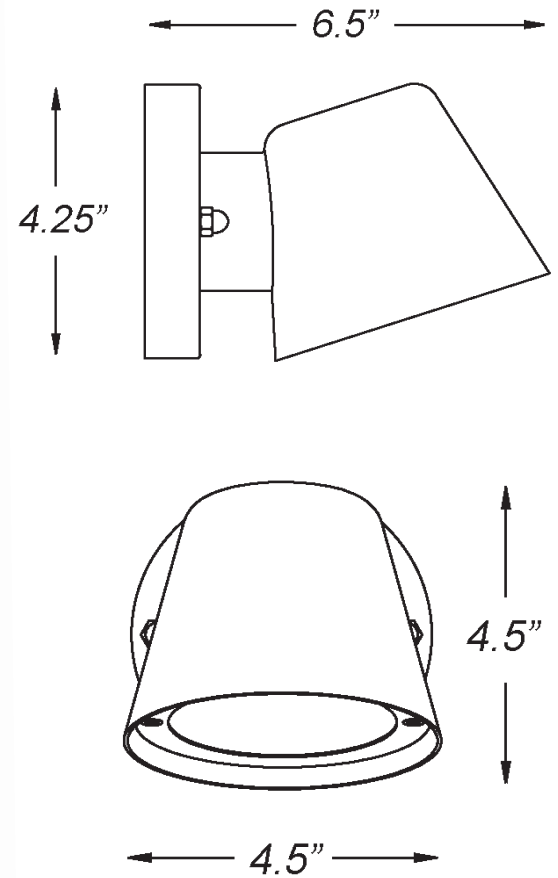

1404BK LED WALL LANTERN

Description:	LED wall lantern
Finish:	Matte black
Dimensions:	4-1/2" W x 4-1/2" H x 6-1/2" ext. Height on center: 2"
Bulbs:	4w integrated LED, 3,000K 300lm, 80 CRI
Installed Weight:	0.5#
Certification:	Wet location / ETL

Material:	Cast aluminum
Glass:	NA
Back Plate Dimensions:	4-1/4" dia.
Chain/Wire:	NA
Additional Finishes:	Brushed silver