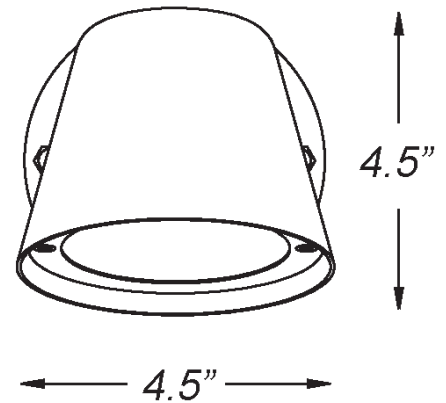

# 1404BS LED WALL LANTERN

<b>Description:</b>	LED wall lantern
<b>Finish:</b>	Brushed silver
<b>Dimensions:</b>	4-1/2" W x 4-1/2" H x 6-1/2" ext. Height on center: 2"
<b>Bulbs:</b>	4w integrated LED, 3,000K 300lm, 80 CRI
<b>Installed Weight:</b>	0.5#
<b>Certification:</b>	Wet location / ETL

<b>Material:</b>	Cast aluminum
<b>Glass:</b>	NA
<b>Back Plate Dimensions:</b>	4-1/4" dia.
<b>Chain/Wire:</b>	NA
<b>Additional Finishes:</b>	Matte black