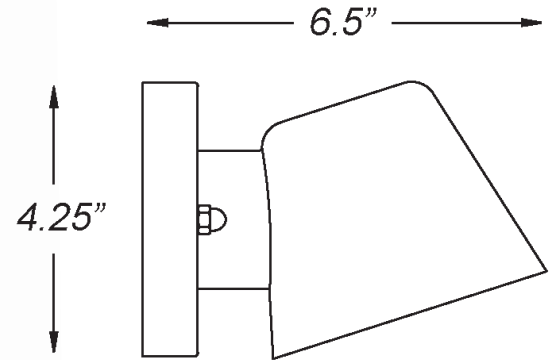

# 1404BS LED WALL LANTERN

<b>Description:</b>	LED wall lantern
<b>Finish:</b>	Brushed silver
<b>Dimensions:</b>	4-1/2" W x 4-1/2" H x 6-1/2" ext. Height on center: 2"
<b>Bulbs:</b>	4w integrated LED, 3,000K 300lm, 80 CRI
<b>Installed Weight:</b>	0.5#
<b>Certification:</b>	Wet location / ETL

<b>Material:</b>	Cast aluminum
<b>Glass:</b>	NA
<b>Back Plate Dimensions:</b>	4-1/4" dia.
<b>Chain/Wire:</b>	NA
<b>Additional Finishes:</b>	Matte black