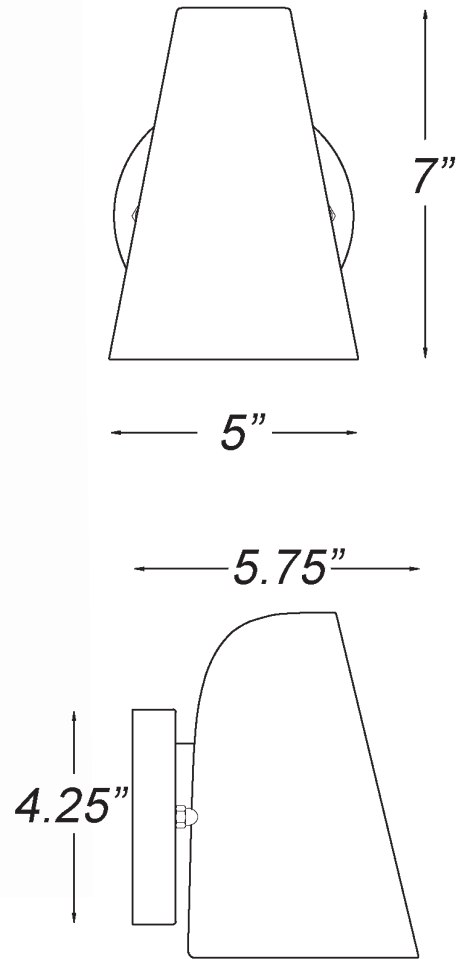

1405BK LED WALL LANTERN

Description:	LED wall lantern
Finish:	Matte black
Dimensions:	5" W x 7" H x 5-3/4" ext. Height on center: 4"
Bulbs:	4w integrated LED, 3,000K 230lm, 80 CRI
Installed Weight:	0.65#
Certification:	Wet location / ETL

Material:	Cast aluminum
Glass:	NA
Back Plate Dimensions:	4-1/4" dia.
Chain/Wire:	NA
Additional Finishes:	NA