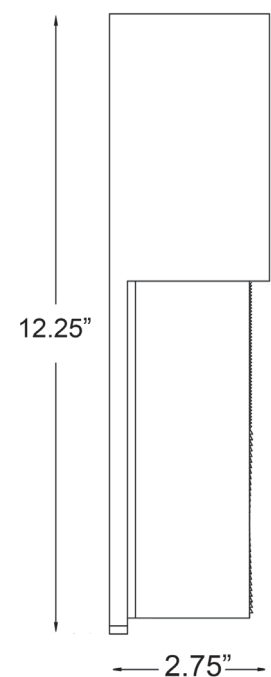

1421BZ

LED WALL SCONCE

Front View

Side View

Description:	LED wall sconce
Finish:	Bronze
Dimensions:	5-1/4" W x 12-1/4" H x 2-3/4" ext. Height on center: 3-1/4"
Bulbs:	20w integrated LED, 5,000K 2,400lm, 80 CRI
Installed Weight:	2.65 lbs.
Certification:	Wet location / c UL

Material:	Cast aluminum, PC
Shade:	Ribbed PC lens
Glass:	NA
Back Plate Dimensions:	5-1/4" x 12-1/4"
Chain/Wire:	NA
Additional Finishes:	NA