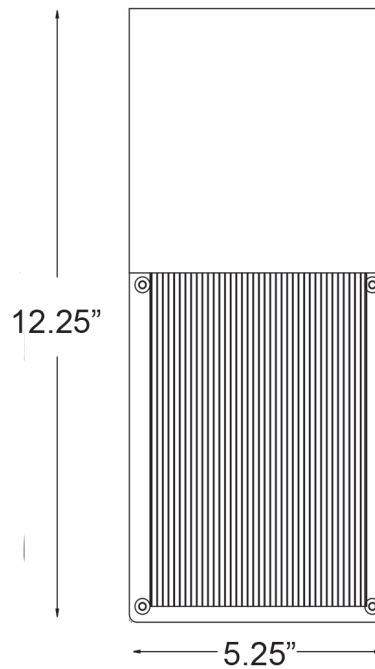

1421BZ

LED WALL SCONCE

Front View

Side View

Description:	LED wall sconce
Finish:	Bronze
Dimensions:	5-1/4" W x 12-1/4" H x 2-3/4" ext. Height on center: 3-1/4"
Bulbs:	20w integrated LED, 5,000K 2,400lm, 80 CRI
Installed Weight:	2.65 lbs.
Certification:	Wet location / c UL

Material:	Cast aluminum, PC
Shade:	Ribbed PC lens
Glass:	NA
Back Plate Dimensions:	5-1/4" x 12-1/4"
Chain/Wire:	NA
Additional Finishes:	NA