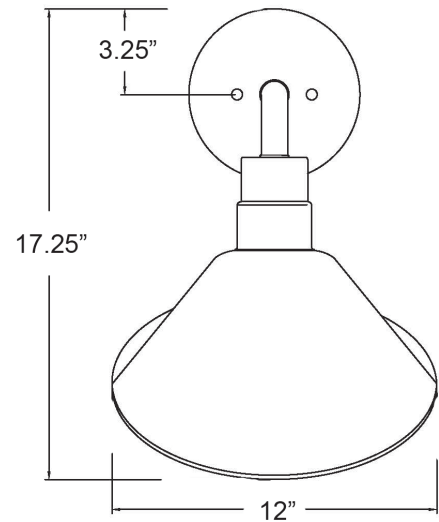

1422BK

FULLER 1-LIGHT WALL LANTERN

Description:	Fuller 1-Light Wall Lantern
Finish:	Matte Black
Dimensions:	12" W x 17-1/4" H x 18-1/2" ext. Height on Center: 3-1/4"
Bulbs:	1-100W Med.
Installed Weight:	
Certification:	cETL / wet location

Material:	Steel
Shades:	NA
Glass:	NA
Back Plate Dimensions:	6-1/4" Dia.
Chain/Wire:	NA
Additional Finishes:	NA