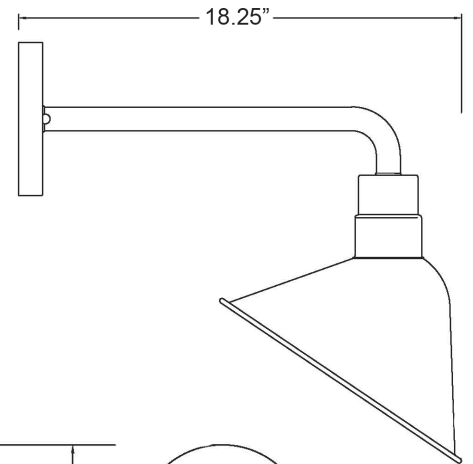

1422BK

FULLER 1-LIGHT WALL LANTERN

Description:	Fuller 1-Light Wall Lantern
Finish:	Matte Black
Dimensions:	12" W x 17-1/4" H x 18-1/2" ext. Height on Center: 3-1/4"
Bulbs:	1-100W Med.
Installed Weight:	
Certification:	cETL / wet location

Material:	Steel
Shades:	NA
Glass:	NA
Back Plate Dimensions:	6-1/4" Dia.
Chain/Wire:	NA
Additional Finishes:	NA