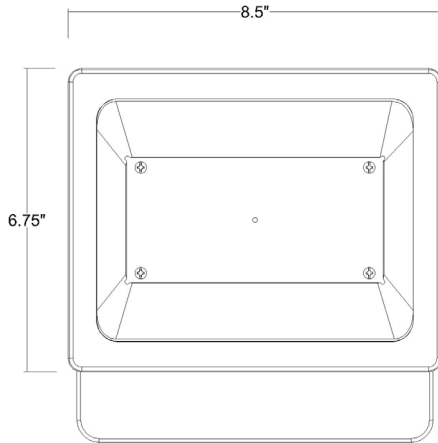

1423BZ LED FLOODLIGHT

Front View

Side View

Description:	LED Floodlight
Finish:	Bronze
Dimensions:	8-1/2" W x 6-3/4" H x 3-1/2" ext.
Bulbs:	50w integrated LED 6193 lumens, 80 CRI
Installed Weight:	6.15 lbs.
Certification:	Wet location / c UL

Material:	Cast aluminum and glass
Shade:	Clear tempered glass panel
Glass:	Clear tempered
Canopy Dimensions:	NA
Chain/Wire:	NA
Additional Finishes:	NA