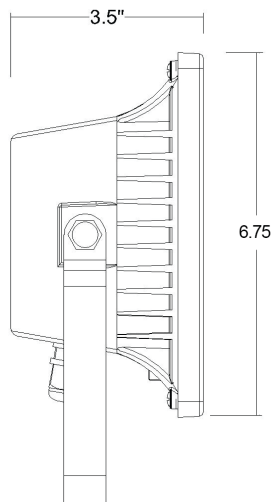

1423BZ LED FLOODLIGHT

Front View

Side View

Description:	LED Floodlight
Finish:	Bronze
Dimensions:	8-1/2" W x 6-3/4" H x 3-1/2" ext.
Bulbs:	50w integrated LED 6193 lumens, 80 CRI
Installed Weight:	6.15 lbs.
Certification:	Wet location / c UL

Material:	Cast aluminum and glass
Shade:	Clear tempered glass panel
Glass:	Clear tempered
Canopy Dimensions:	NA
Chain/Wire:	NA
Additional Finishes:	NA