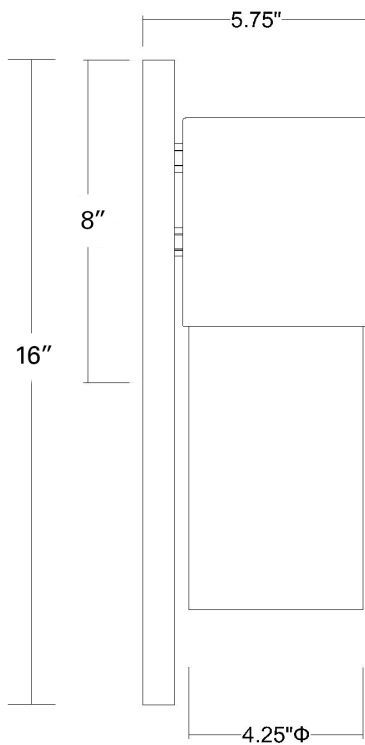

# 1511BK

## COOPER 1-LIGHT WALL SCONCE

Side View

Front View

<b>Description:</b>	Cooper 1-light wall sconce
<b>Finish:</b>	Matte black
<b>Dimensions:</b>	6-1/4" W x 16" H x 5-3/4" ext. Height on center: 8"
<b>Bulbs:</b>	1-100w medium
<b>Installed Weight:</b>	3 lbs.
<b>Certification:</b>	Wet location / ETL

<b>Material:</b>	Iron and glass
<b>Shade:</b>	Glass
<b>Glass:</b>	Opal glass
<b>Back Plate Dimensions:</b>	6-1/4" x 16"
<b>Chain/Wire:</b>	NA
<b>Additional Finishes:</b>	Matte nickel, raw brass and oil-rubbed bronze