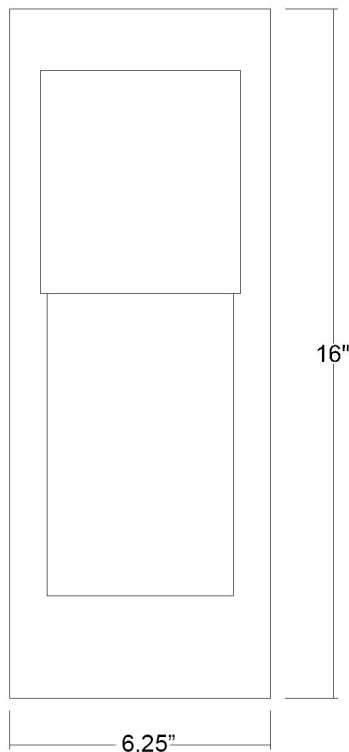

# 1511BK

## COOPER 1-LIGHT WALL SCONCE

Side View

Front View

<b>Description:</b>	Cooper 1-light wall sconce
<b>Finish:</b>	Matte black
<b>Dimensions:</b>	6-1/4" W x 16" H x 5-3/4" ext. Height on center: 8"
<b>Bulbs:</b>	1-100w medium
<b>Installed Weight:</b>	3 lbs.
<b>Certification:</b>	Wet location / ETL

<b>Material:</b>	Iron and glass
<b>Shade:</b>	Glass
<b>Glass:</b>	Opal glass
<b>Back Plate Dimensions:</b>	6-1/4" x 16"
<b>Chain/Wire:</b>	NA
<b>Additional Finishes:</b>	Matte nickel, raw brass and oil-rubbed bronze