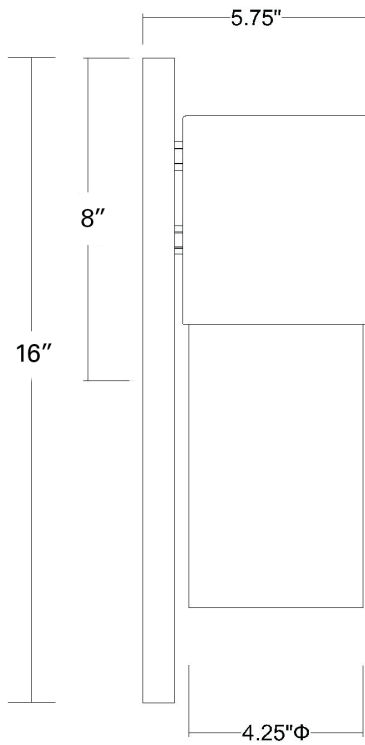

1511ORB/CL COOPER 1-LIGHT WALL SCONCE

Side View

Front View

Description:	Cooper 1-light wall sconce
Finish:	Oil-rubbed bronze
Dimensions:	6-1/4" W x 16" H x 5-3/4" ext. Height on center: 8"
Bulbs:	1-100w medium
Installed Weight:	3 lbs.
Certification:	Wet location / ETL

Material:	Iron and glass
Shade:	Glass
Glass:	Clear
Back Plate Dimensions:	6-1/4" x 16"
Chain/Wire:	NA
Additional Finishes:	Matte nickel, matte black, and raw brass