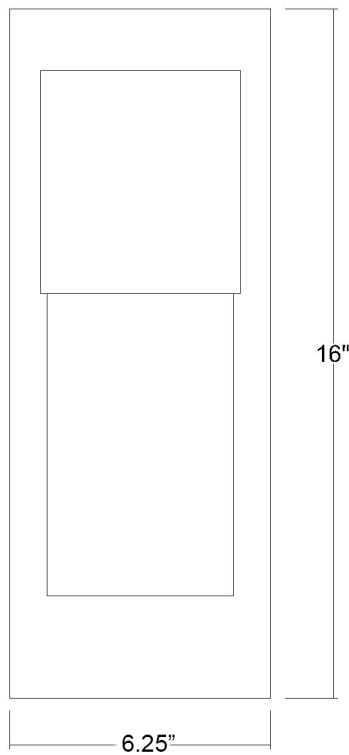

1511ORB/CL COOPER 1-LIGHT WALL SCONCE

Side View

Front View

Description:	Cooper 1-light wall sconce
Finish:	Oil-rubbed bronze
Dimensions:	6-1/4" W x 16" H x 5-3/4" ext. Height on center: 8"
Bulbs:	1-100w medium
Installed Weight:	3 lbs.
Certification:	Wet location / ETL

Material:	Iron and glass
Shade:	Glass
Glass:	Clear
Back Plate Dimensions:	6-1/4" x 16"
Chain/Wire:	NA
Additional Finishes:	Matte nickel, matte black, and raw brass