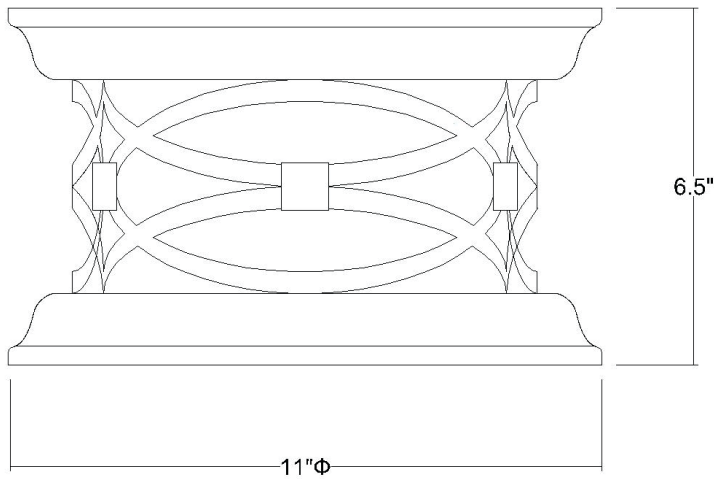

## LINCOLN 2-LIGHT FLUSHMOUNT

<b>Description:</b>	Lincoln 2-light flushmount
<b>Finish:</b>	Antique brass
<b>Dimensions:</b>	11" W x 6-1/2" H
<b>Bulbs:</b>	2-60w medium
<b>Installed Weight:</b>	3.75 lbs.
<b>Certification:</b>	Damp location / ETL

<b>Material:</b>	Stainless steel, glass
<b>Shade:</b>	Glass
<b>Glass:</b>	Clear seeded
<b>Canopy Dimensions:</b>	11" dia.
<b>Chain/Wire:</b>	NA
<b>Additional Finishes:</b>	NA