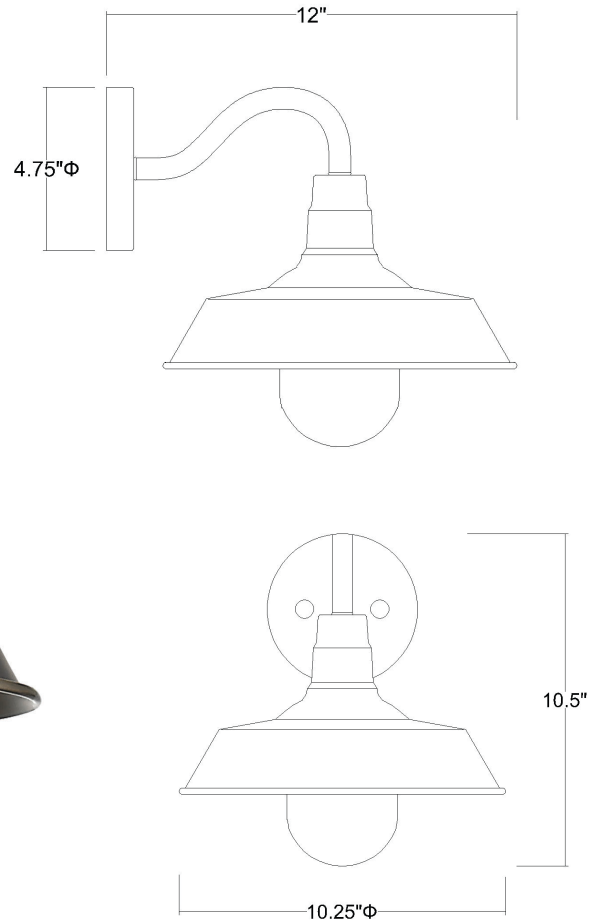

1732ATB

BURRY 1-LIGHT WALL LANTERN

Description:	Burry 1-Light Wall Lantern
Finish:	Antique Brass
Dimensions:	10-1/4" W x 10-1/2" H x 12" ext. Height on Center: 2-1/2"
Bulbs:	1-60W Med.
Installed Weight:	2.2 lbs.
Certification:	cETL / wet location

Material:	Steel and glass
Shades:	NA
Glass:	Clear seeded
Back Plate Dimensions:	4-3/4" Dia.
Chain/Wire:	NA
Additional Finishes:	Matte black, copper, oil-rubbed bronze, satin nickel