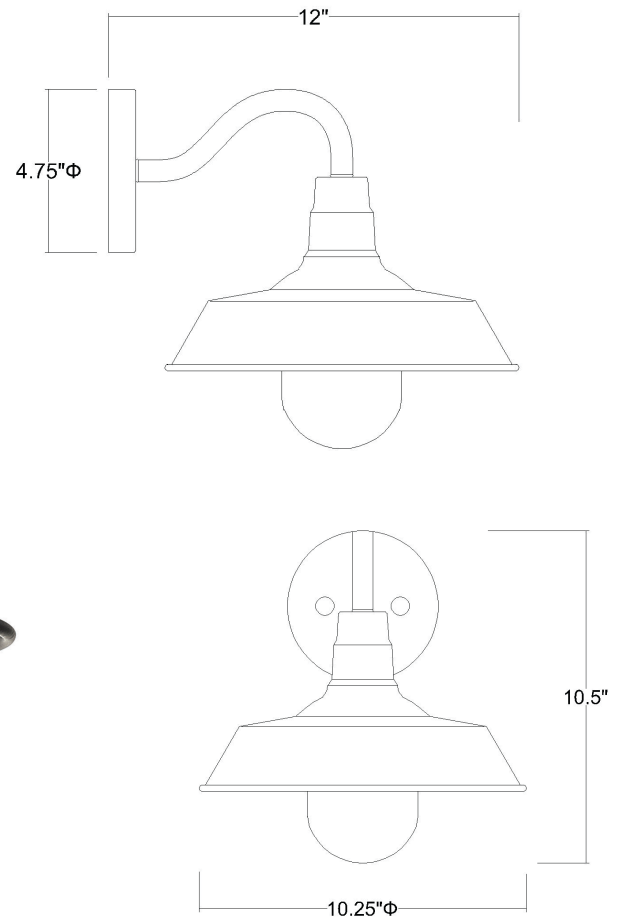

1732BK

BURRY 1-LIGHT WALL LANTERN

Description:	Burry 1-Light Wall Lantern
Finish:	Matte black
Dimensions:	10-1/4" W x 10-1/2" H x 12" ext. Height on Center: 2-1/2"
Bulbs:	1-60W Med.
Installed Weight:	2.2 lbs.
Certification:	cETL / wet location

Material:	Steel and glass
Shades:	NA
Glass:	Clear seeded
Back Plate Dimensions:	4-3/4" Dia.
Chain/Wire:	NA
Additional Finishes:	Antique brass, copper, oil-rubbed bronze, satin nickel