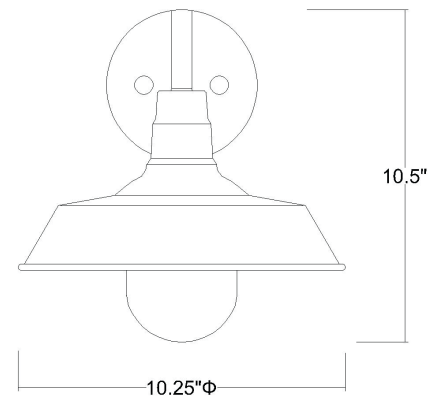

1732ORB

BURRY 1-LIGHT WALL LANTERN

Description:	Burry 1-Light Wall Lantern
Finish:	Oil Rubbed Bronze
Dimensions:	10-1/4" W x 10-1/2" H x 12" ext. Height on Center: 2-1/2"
Bulbs:	1-60W Med.
Installed Weight:	2.2 lbs.
Certification:	cETL / wet location

Material:	Steel and glass
Shades:	NA
Glass:	Clear seedy
Back Plate Dimensions:	4-3/4" Dia.
Chain/Wire:	NA
Additional Finishes:	Antique brass, matte black, copper, satin nickel