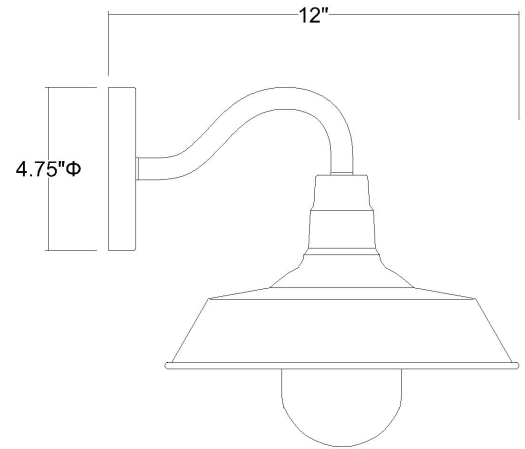

1732ORB

BURRY 1-LIGHT WALL LANTERN

Description:	Burry 1-Light Wall Lantern
Finish:	Oil Rubbed Bronze
Dimensions:	10-1/4" W x 10-1/2" H x 12" ext. Height on Center: 2-1/2"
Bulbs:	1-60W Med.
Installed Weight:	2.2 lbs.
Certification:	cETL / wet location

Material:	Steel and glass
Shades:	NA
Glass:	Clear seedy
Back Plate Dimensions:	4-3/4" Dia.
Chain/Wire:	NA
Additional Finishes:	Antique brass, matte black, copper, satin nickel