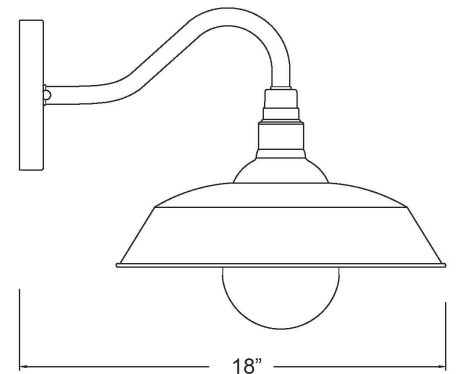

1742SN

BURRY 1-LIGHT WALL LANTERN

Description:	Burry 1-Light Wall Lantern
Finish:	Satin nickel
Dimensions:	14" Dia. x 13-1/2" H x 18" ext. Height on Center: 3-3/4"
Bulbs:	1-100W Med.
Installed Weight:	
Certification:	cETL / wet location

Material:	Steel and glass
Shade:	NA
Glass:	Clear seeded
Back Plate Dimensions:	6-1/4" Dia.
Chain/Wire:	NA
Additional Finishes:	Antique brass, copper, matte black, oil-rubbed bronze