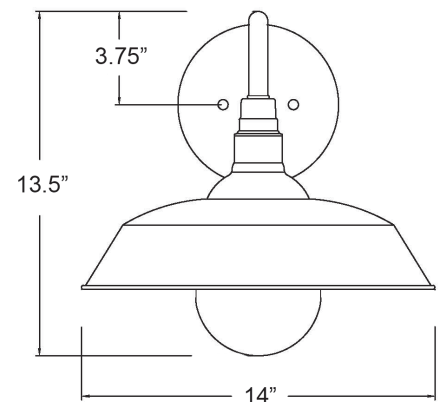

1742SN

BURRY 1-LIGHT WALL LANTERN

Description:	Burry 1-Light Wall Lantern
Finish:	Satin nickel
Dimensions:	14" Dia. x 13-1/2" H x 18" ext. Height on Center: 3-3/4"
Bulbs:	1-100W Med.
Installed Weight:	
Certification:	cETL / wet location

Material:	Steel and glass
Shade:	NA
Glass:	Clear seeded
Back Plate Dimensions:	6-1/4" Dia.
Chain/Wire:	NA
Additional Finishes:	Antique brass, copper, matte black, oil-rubbed bronze