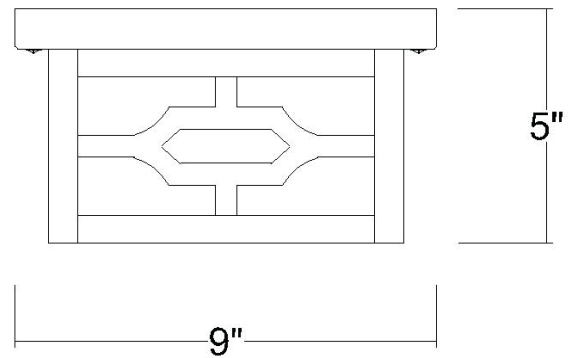

1765ORB

CALVERT 2-LIGHT FLUSHMOUNT

Description:	Calvert 2-Light Flushmount
Finish:	Oil Rubbed Bronze
Dimensions:	9" Sq. x 5" H
Bulbs:	2-60W Med.
Installed Weight:	4.2 lbs.
Certification:	cETL / wet location

Material:	Steel and glass
Shades:	NA
Glass:	Clear Seeded
Canopy Dimensions:	9" Sq.
Chain/Wire:	NA
Additional Finishes:	NA