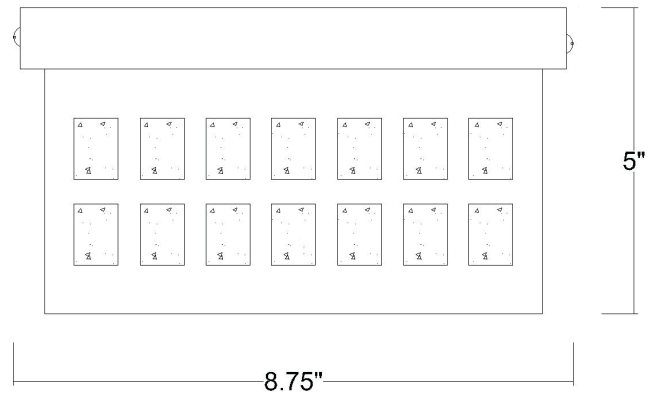

## LETZEL 2-LIGHT FLUSHMOUNT

**Description:** Letzel 2-Light Flushmount

**Finish:** Oil Rubbed Bronze

**Dimensions:** 8-3/4" Sq. x 5" H

**Bulbs:** 2-60W Med.

**Installed Weight:** 4.6 lbs.

**Certification:** cETL / damp location

**Material:** Stainless steel and glass

**Shades:** NA

**Glass:** Clear Seeded

**Canopy Dimensions:** 8-1/2" Sq.

**Chain/Wire:** NA

**Additional Finishes:** Satin nickel