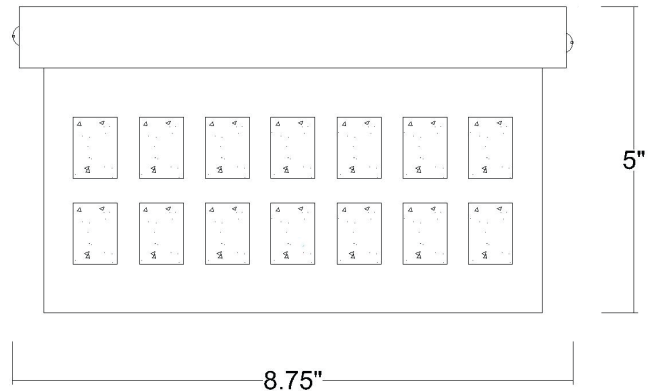

## LETZEL 2-LIGHT FLUSHMOUNT

**Description:** Letzel 2-Light Flushmount

**Finish:** Satin Nickel

**Dimensions:** 8-3/4" Sq. x 5" H

**Bulbs:** 2-60W Med.

**Installed Weight:** 4.6 lbs.

**Certification:** cETL / damp location

**Material:** Stainless steel and glass

**Shades:** NA

**Glass:** Clear Seeded

**Canopy Dimensions:** 8-1/2" Sq.

**Chain/Wire:** NA

**Additional Finishes:** Oil-rubbed bronze