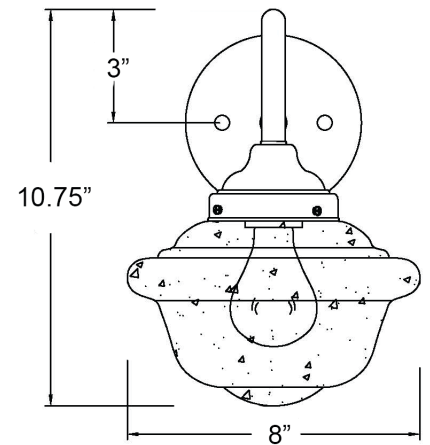

## ROMY 1-LIGHT WALL LANTERN

<b>Description:</b>	Romy 1-Light Wall Lantern
<b>Finish:</b>	Oil-Rubbed Bronze
<b>Dimensions:</b>	8" W x 10-3/4" H x 15" ext. Height on center: 3"
<b>Bulbs:</b>	1-60W Med.
<b>Installed Weight:</b>	
<b>Certification:</b>	cETL / wet location

<b>Material:</b>	Aluminum and stainless steel
<b>Shade:</b>	Glass
<b>Glass:</b>	Clear seeded
<b>Back Plate Dimensions:</b>	4-3/4" dia.
<b>Chain/Wire:</b>	NA
<b>Additional Finishes:</b>	NA