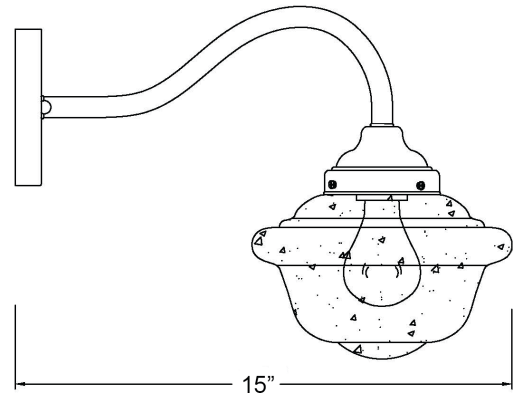

## ROMY 1-LIGHT WALL LANTERN

<b>Description:</b>	Romy 1-Light Wall Lantern
<b>Finish:</b>	Oil-Rubbed Bronze
<b>Dimensions:</b>	8" W x 10-3/4" H x 15" ext. Height on center: 3"
<b>Bulbs:</b>	1-60W Med.
<b>Installed Weight:</b>	
<b>Certification:</b>	cETL / wet location

<b>Material:</b>	Aluminum and stainless steel
<b>Shade:</b>	Glass
<b>Glass:</b>	Clear seeded
<b>Back Plate Dimensions:</b>	4-3/4" dia.
<b>Chain/Wire:</b>	NA
<b>Additional Finishes:</b>	NA