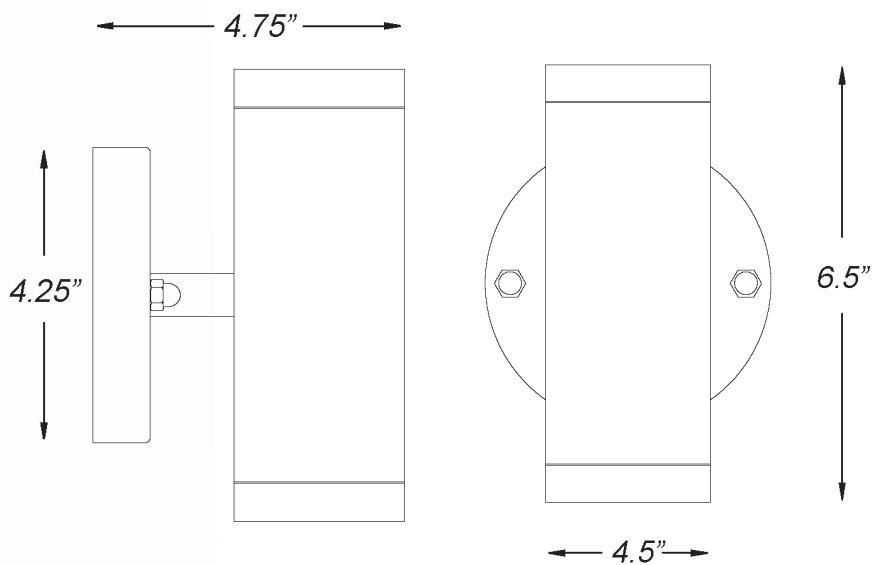

# 1402ABZ LED WALL LANTERN

<b>Description:</b>	LED wall lantern
<b>Finish:</b>	Architectural bronze
<b>Dimensions:</b>	4-1/2" W x 6-1/2" H x 4-3/4" ext. Height on center: 3"
<b>Bulbs:</b>	2 x 4w integrated LED, 3,000K 350lm, 80 CRI
<b>Installed Weight:</b>	0.7#
<b>Certification:</b>	Wet location / ETL

<b>Material:</b>	Stainless steel
<b>Glass:</b>	NA
<b>Back Plate Dimensions:</b>	4-1/4" dia.
<b>Chain/Wire:</b>	NA
<b>Additional Finishes:</b>	Stainless steel and textured white