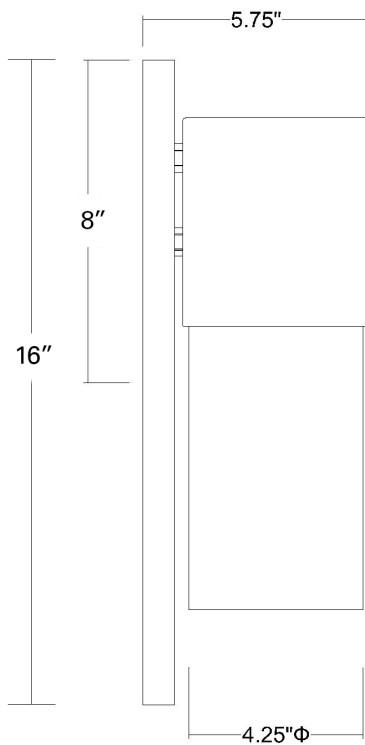

1511ORB

COOPER 1-LIGHT WALL SCONCE

Side View

Front View

Description:	Cooper 1-light wall sconce
Finish:	Oil-rubbed bronze
Dimensions:	6-1/4" W x 16" H x 5-3/4" ext. Height on center: 8"
Bulbs:	1-100w medium
Installed Weight:	3 lbs.
Certification:	Wet location / ETL

Material:	Iron and glass
Shade:	Glass
Glass:	Opal glass
Back Plate Dimensions:	6-1/4" x 16"
Chain/Wire:	NA
Additional Finishes:	Matte nickel, matte black, and raw brass