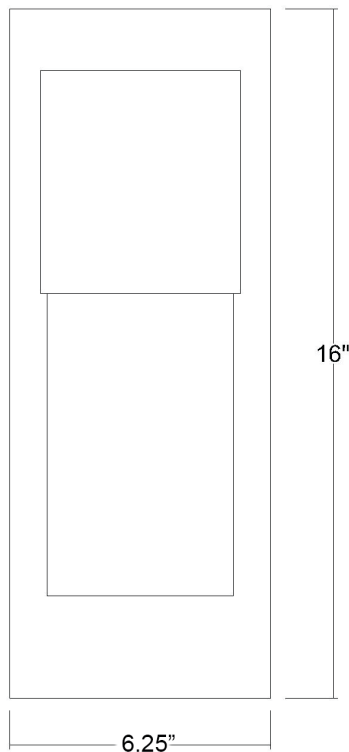

1511ORB

COOPER 1-LIGHT WALL SCONCE

Side View

Front View

Description:	Cooper 1-light wall sconce
Finish:	Oil-rubbed bronze
Dimensions:	6-1/4" W x 16" H x 5-3/4" ext. Height on center: 8"
Bulbs:	1-100w medium
Installed Weight:	3 lbs.
Certification:	Wet location / ETL

Material:	Iron and glass
Shade:	Glass
Glass:	Opal glass
Back Plate Dimensions:	6-1/4" x 16"
Chain/Wire:	NA
Additional Finishes:	Matte nickel, matte black, and raw brass