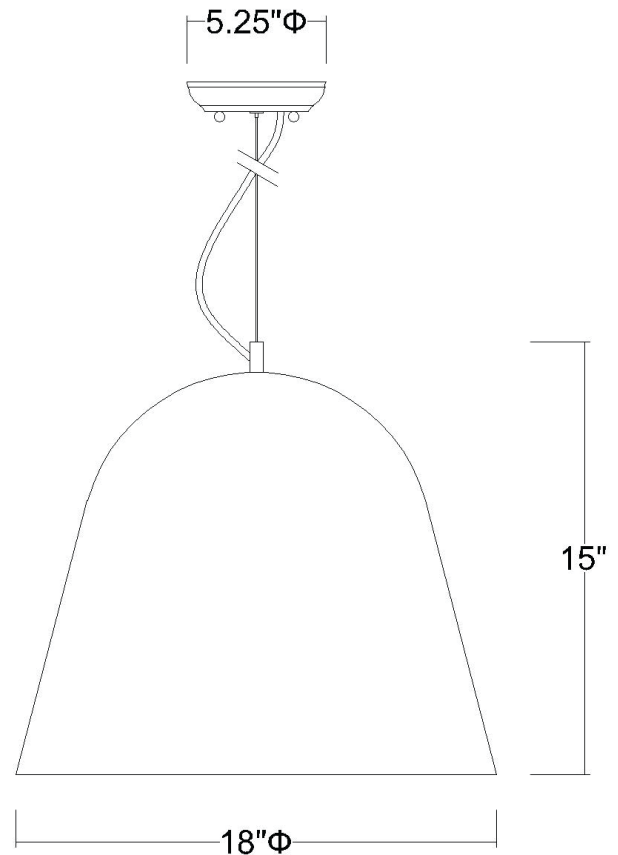

TP30075BK KNELL 1-LIGHT PENDANT

Description:	Knell 1-Light Pendant
Finish:	Matte Black
Dimensions:	18" Dia. x 15" H
Bulbs:	1-100W Med.
Installed Weight:	8.35 lbs.
Certification:	cETL / dry location

Material:	Steel
Shades:	Steel
Glass:	NA
Canopy Dimensions:	5-1/4" Dia.
Chain/Wire:	12' Wire
Additional Finishes:	WH