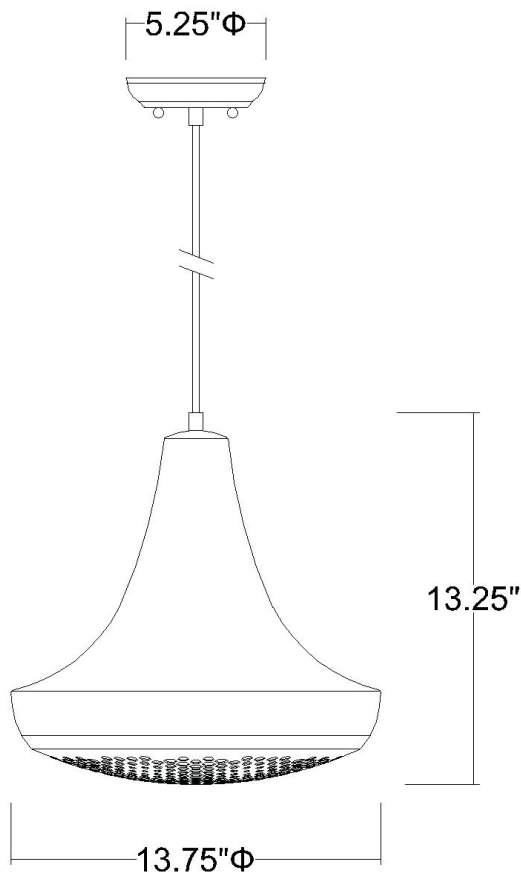

# TP30121BK

## THOLOS 1-LIGHT PENDANT

**Description:** Tholos 1-Light Pendant

**Finish:** Matte Black

**Dimensions:** 13-3/4" Dia. x 13-1/4" H

**Bulbs:** 1-60W Med.

**Installed Weight:** 8 lbs.

**Certification:** ETL / dry location

**Material:** Steel

**Shades:** NA

**Glass:** NA

**Canopy Dimensions:** 5-1/4" Dia.

**Chain/Wire:** 12' Wire

**Additional Finishes:** NA