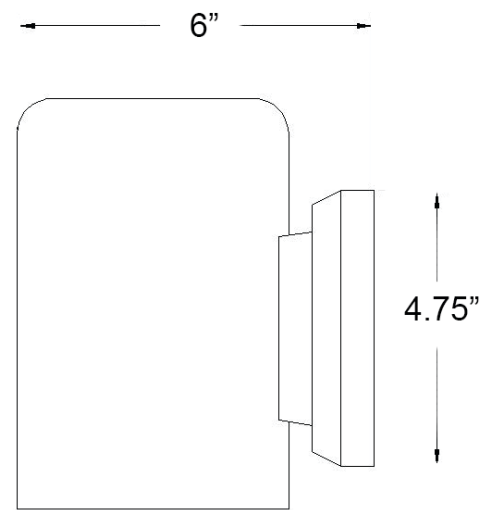

31992BK

1-LIGHT WALL SCONCE

Front View

Side View

Description:	1-light wall sconce
Finish:	Matte black
Dimensions:	4-1/2" W x 7" H x 6" ext. Height on center: 4"
Bulbs:	1-75w PAR30
Installed Weight:	6.5 lbs.
Certification:	Wet location

Material:	MarbleX®
Glass:	NA
Back Plate Dimensions:	4-1/2" x 4-3/4"
Chain/Wire:	NA
Additional Finishes:	Brushed silver