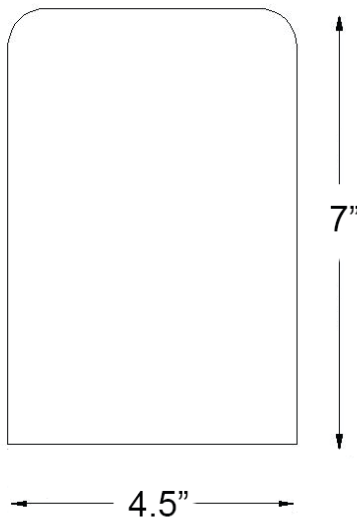

31992BK

1-LIGHT WALL SCONCE

Front View

Side View

Description:	1-light wall sconce
Finish:	Matte black
Dimensions:	4-1/2" W x 7" H x 6" ext. Height on center: 4"
Bulbs:	1-75w PAR30
Installed Weight:	6.5 lbs.
Certification:	Wet location

Material:	MarbleX®
Glass:	NA
Back Plate Dimensions:	4-1/2" x 4-3/4"
Chain/Wire:	NA
Additional Finishes:	Brushed silver