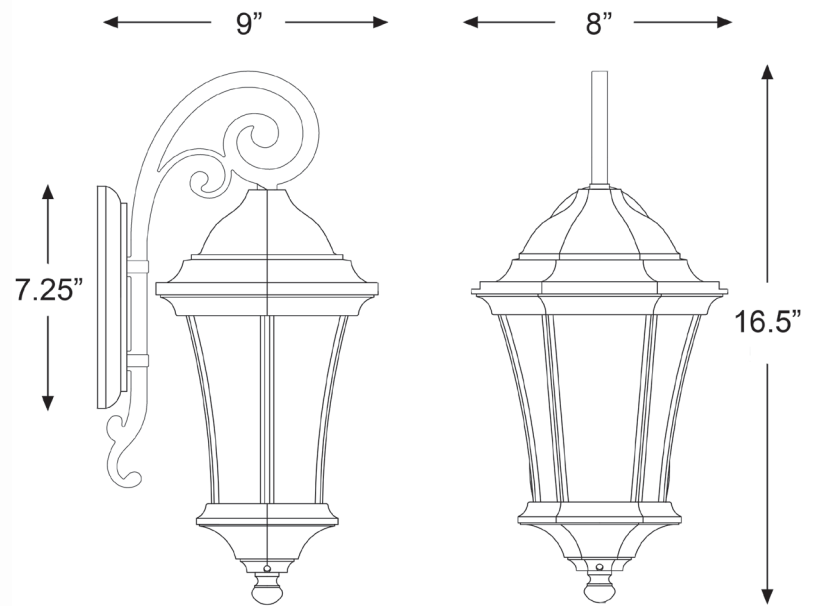

3602BC

WAVERLY 1-LIGHT WALL LANTERN

Description:	Waverly 1-light wall lantern
Finish:	Black coral
Dimensions:	8" W x 16-1/2" H x 9" ext. Height on center: 7"
Bulbs:	1-100w med.
Installed Weight:	3.35 lbs.
Certification:	Wet location / c UL

Material:	Cast aluminum
Shade:	Glass
Glass:	Clear hammered water
Back Plate Dimensions:	4-1/2" x 7-1/4"
Chain/Wire:	NA
Additional Finishes:	Matte black