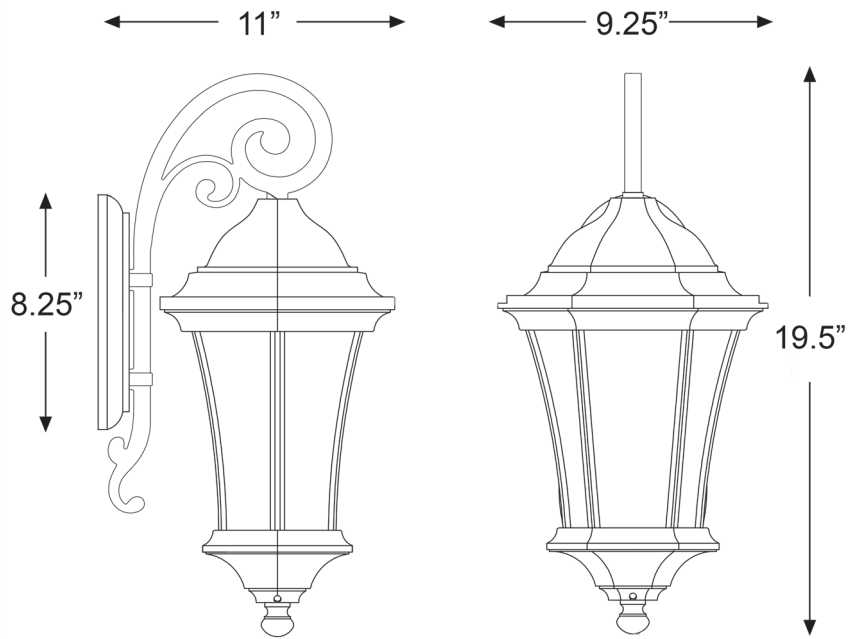

# 3612BC

## WAVERLY 3-LIGHT WALL LANTERN

<b>Description:</b>	Waverly 3-light wall lantern
<b>Finish:</b>	Black coral
<b>Dimensions:</b>	9-1/4" W x 19-1/2" H x 11" ext. Height on center: 9-1/2"
<b>Bulbs:</b>	3-60w cand.
<b>Installed Weight:</b>	4.75 lbs.
<b>Certification:</b>	Wet location / c UL

<b>Material:</b>	Cast aluminum
<b>Shade:</b>	Glass
<b>Glass:</b>	Clear hammered water
<b>Back Plate Dimensions:</b>	5" x 8-1/4"
<b>Chain/Wire:</b>	NA
<b>Additional Finishes:</b>	Matte black