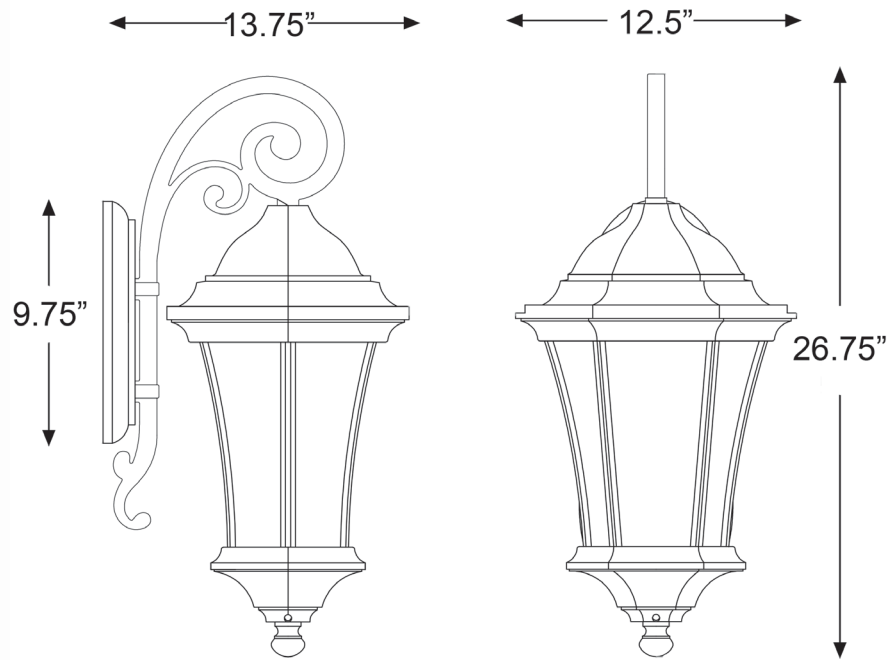

3622BC

WAVERLY 3-LIGHT WALL LANTERN

Description:	Waverly 3-light wall lantern
Finish:	Black coral
Dimensions:	12-1/2" W x 26-3/4" H x 13-3/4" ext. Height on center: 11-1/2"
Bulbs:	3-60w cand.
Installed Weight:	8.6 lbs.
Certification:	Wet location / c UL

Material:	Cast aluminum
Shade:	Glass
Glass:	Clear hammered water
Back Plate Dimensions:	6" x 9-3/4"
Chain/Wire:	NA
Additional Finishes:	NA