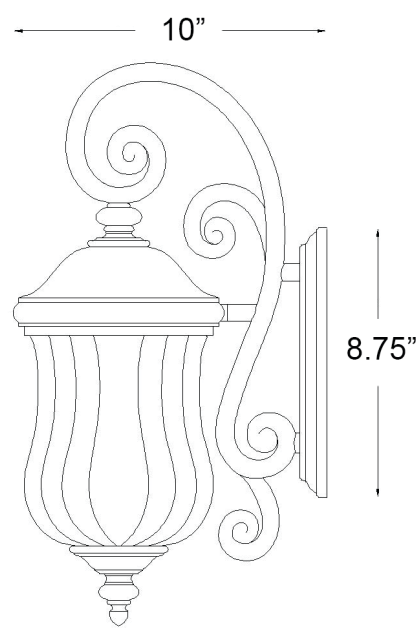

39702BC

BELLAGIO 1-LIGHT WALL LANTERN

Description: Bellagio 1-light wall lantern

Finish: Black coral

Dimensions: 6-3/4" W x 18" H x 10" ext.
 Height on center: 9-1/4"

Bulbs: 1-100w medium

Installed Weight: 4 lbs.

Certification: Wet location / c ETL

Material: MarbleX®

Glass: Clear seeded

Back Plate Dimensions: 5-1/4" x 8-3/4"

Chain/Wire: NA

Additional Finishes: NA