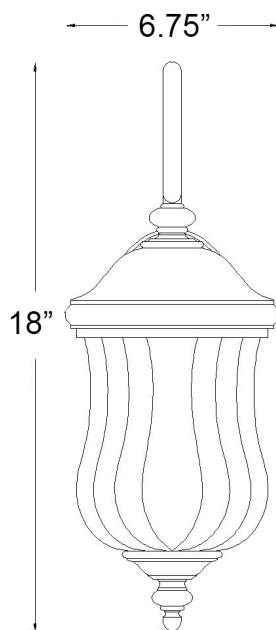

39702BC

BELLAGIO 1-LIGHT WALL LANTERN

Description: Bellagio 1-light wall lantern

Finish: Black coral

Dimensions: 6-3/4" W x 18" H x 10" ext.
 Height on center: 9-1/4"

Bulbs: 1-100w medium

Installed Weight: 4 lbs.

Certification: Wet location / c ETL

Material: MarbleX®

Glass: Clear seeded

Back Plate Dimensions: 5-1/4" x 8-3/4"

Chain/Wire: NA

Additional Finishes: NA