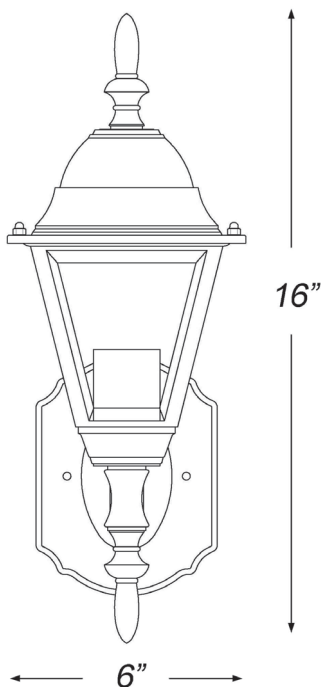

4001BK

BUILDERS' CHOICE 1-LIGHT WALL LANTERN

Front View

Side View

Description:	Builders' Choice 1-light wall lantern
Finish:	Matte black
Dimensions:	6" W x 16" H x 6-1/2" ext. Height on center: 12"
Bulbs:	1-100w medium
Installed Weight:	1.75 lbs.
Certification:	Wet location / c UL

Material:	Cast aluminum
Shade:	Glass
Glass:	Clear
Back Plate Dimensions:	4-1/4" x 5-3/4"
Chain/Wire:	NA
Additional Finishes:	Burled walnut and textured white