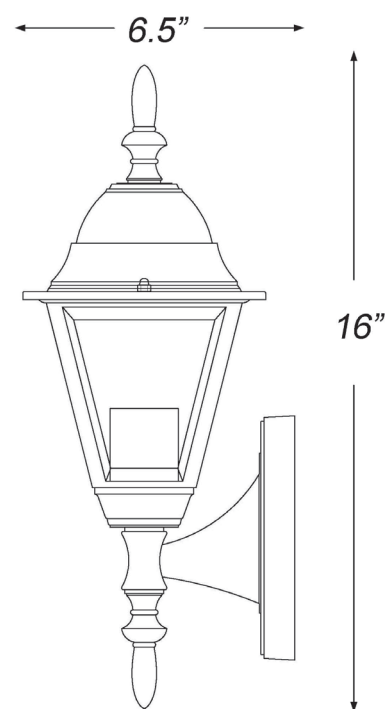

4001BK

BUILDERS' CHOICE 1-LIGHT WALL LANTERN

Front View

Side View

Description:	Builders' Choice 1-light wall lantern
Finish:	Matte black
Dimensions:	6" W x 16" H x 6-1/2" ext. Height on center: 12"
Bulbs:	1-100w medium
Installed Weight:	1.75 lbs.
Certification:	Wet location / c UL

Material:	Cast aluminum
Shade:	Glass
Glass:	Clear
Back Plate Dimensions:	4-1/4" x 5-3/4"
Chain/Wire:	NA
Additional Finishes:	Burled walnut and textured white