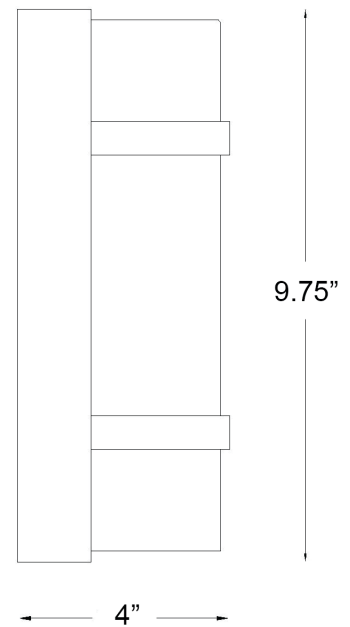

# 4700BS

## APOLLO 1-LIGHT WALL SCONCE

Front View

Side View

<b>Description:</b>	Apollo 1-light wall sconce
<b>Finish:</b>	Brushed silver
<b>Dimensions:</b>	4-1/4" W x 9-3/4" H x 4" ext. Height on center: 5"
<b>Bulbs:</b>	1-60w T10 tubular
<b>Installed Weight:</b>	2 lbs.
<b>Certification:</b>	Wet location / c UL

<b>Material:</b>	Powder coated steel
<b>Shade:</b>	Glass
<b>Glass:</b>	Frosted seeded
<b>Back Plate Dimensions:</b>	4-1/2" x 9-3/4"
<b>Chain/Wire:</b>	NA
<b>Additional Finishes:</b>	Architectural bronze