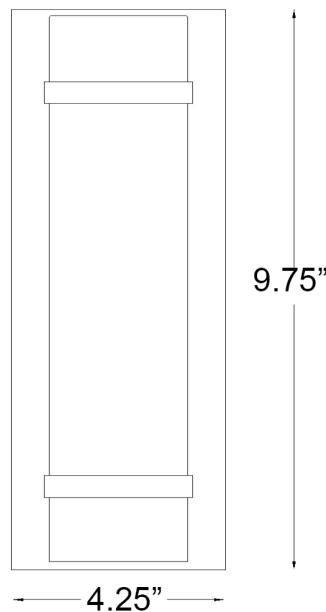

## APOLLO 1-LIGHT WALL SCONCE

Front View

Side View

<b>Description:</b>	Apollo 1-light wall sconce
<b>Finish:</b>	Brushed silver
<b>Dimensions:</b>	4-1/4" W x 9-3/4" H x 4" ext. Height on center: 5"
<b>Bulbs:</b>	1-60w T10 tubular
<b>Installed Weight:</b>	2 lbs.
<b>Certification:</b>	Wet location / c UL

<b>Material:</b>	Powder coated steel
<b>Shade:</b>	Glass
<b>Glass:</b>	Frosted seeded
<b>Back Plate Dimensions:</b>	4-1/2" x 9-3/4"
<b>Chain/Wire:</b>	NA
<b>Additional Finishes:</b>	Architectural bronze