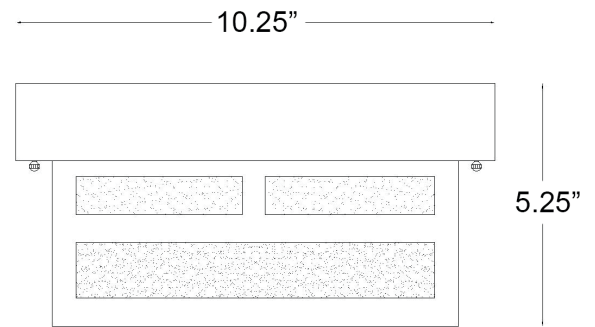

## ARTISAN 2-LIGHT FLUSHMOUNT

<b>Description:</b>	Artisan 2-light flushmount
<b>Finish:</b>	Matte black
<b>Dimensions:</b>	10-1/4" W x 5-1/4" H
<b>Bulbs:</b>	2-60w med.
<b>Installed Weight:</b>	4 lbs.
<b>Certification:</b>	Damp location

<b>Material:</b>	Powder coated steel
<b>Shade:</b>	Glass
<b>Glass:</b>	Frosted linen
<b>Canopy Dimensions:</b>	10-1/4" x 10-1/4"
<b>Chain/Wire:</b>	NA
<b>Additional Finishes:</b>	NA