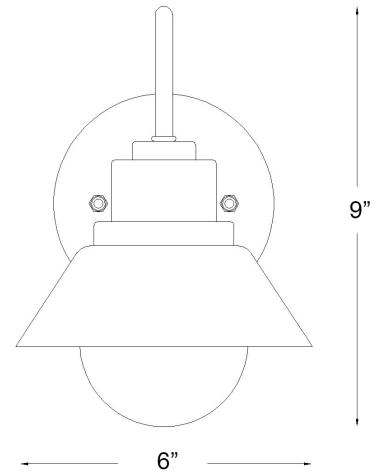

4712BK

ASTRO 1-LIGHT WALL LANTERN

| | |
|--------------------------|---|
| Description: | Astro 1-light wall lantern |
| Finish: | Matte black |
| Dimensions: | 6" W x 9" H x 7-1/2" ext. Height on center: 4-1/4" |
| Bulbs: | 1-60w med. |
| Installed Weight: | 3.5 lbs. |
| Certification: | Wet location / c UL |

| | |
|-------------------------------|---|
| Material: | Powder coated steel |
| Shade: | Glass |
| Glass: | White frosted seeded |
| Back Plate Dimensions: | 4-3/4" dia. |
| Chain/Wire: | NA |
| Additional Finishes: | Brushed silver and architectural bronze |