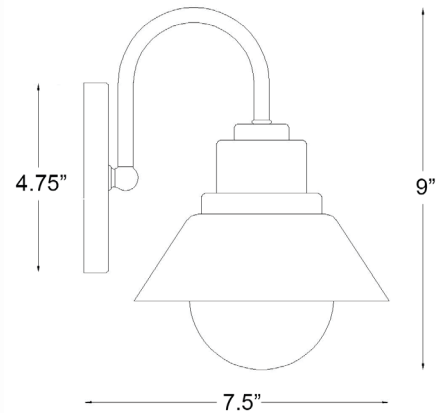

4712BK

ASTRO 1-LIGHT WALL LANTERN

| | |
|--------------------------|---|
| Description: | Astro 1-light wall lantern |
| Finish: | Matte black |
| Dimensions: | 6" W x 9" H x 7-1/2" ext. Height on center: 4-1/4" |
| Bulbs: | 1-60w med. |
| Installed Weight: | 3.5 lbs. |
| Certification: | Wet location / c UL |

| | |
|-------------------------------|---|
| Material: | Powder coated steel |
| Shade: | Glass |
| Glass: | White frosted seeded |
| Back Plate Dimensions: | 4-3/4" dia. |
| Chain/Wire: | NA |
| Additional Finishes: | Brushed silver and architectural bronze |