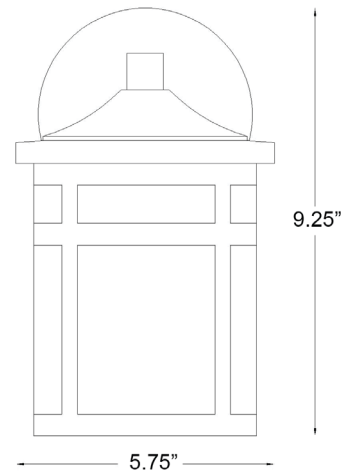

4714ABZ

AUSTIN 1-LIGHT WALL LANTERN

Description:	Austin 1-light downward wall lantern
Finish:	Architectural bronze
Dimensions:	5-3/4" W x 9-1/4" H x 6-3/4" ext. Height on center: 2-1/2"
Bulbs:	1-100w medium
Installed Weight:	2 lbs.
Certification:	Wet location / c UL

Material:	Powder coated steel and glass
Shade:	Glass
Glass:	White frosted
Back Plate Dimensions:	4-3/4" dia.
Chain/Wire:	NA
Additional Finishes:	Brushed silver and matte black