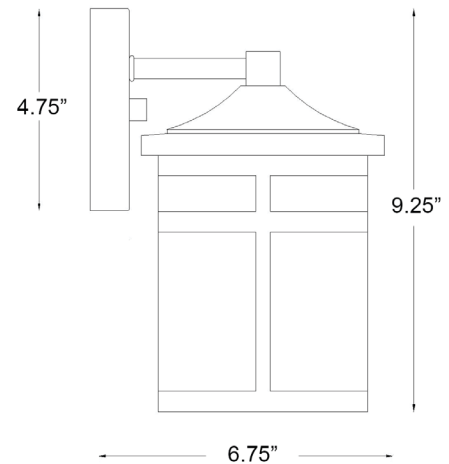

4714ABZ

AUSTIN 1-LIGHT WALL LANTERN

Description:	Austin 1-light downward wall lantern
Finish:	Architectural bronze
Dimensions:	5-3/4" W x 9-1/4" H x 6-3/4" ext. Height on center: 2-1/2"
Bulbs:	1-100w medium
Installed Weight:	2 lbs.
Certification:	Wet location / c UL

Material:	Powder coated steel and glass
Shade:	Glass
Glass:	White frosted
Back Plate Dimensions:	4-3/4" dia.
Chain/Wire:	NA
Additional Finishes:	Brushed silver and matte black