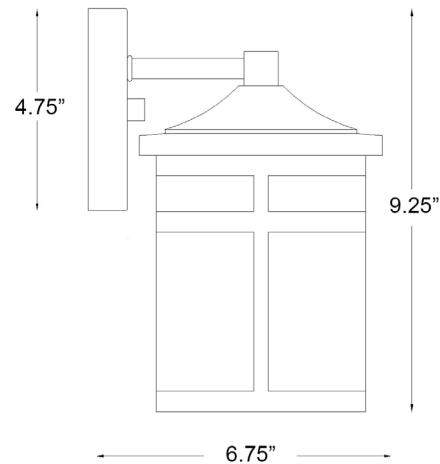

# 4714BS

## AUSTIN 1-LIGHT WALL LANTERN

<b>Description:</b>	Austin 1-light downward wall lantern
<b>Finish:</b>	Brushed silver
<b>Dimensions:</b>	5-3/4" W x 9-1/4" H x 6-3/4" ext. Height on center: 2-1/2"
<b>Bulbs:</b>	1-100w medium
<b>Installed Weight:</b>	2 lbs.
<b>Certification:</b>	Wet location / c UL

<b>Material:</b>	Powder coated steel and glass
<b>Shade:</b>	Glass
<b>Glass:</b>	White frosted
<b>Back Plate Dimensions:</b>	4-3/4" dia.
<b>Chain/Wire:</b>	NA
<b>Additional Finishes:</b>	Matte black and architectural bronze