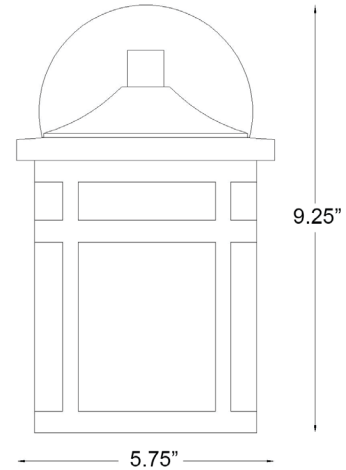

# 4714BS

## AUSTIN 1-LIGHT WALL LANTERN

<b>Description:</b>	Austin 1-light downward wall lantern
<b>Finish:</b>	Brushed silver
<b>Dimensions:</b>	5-3/4" W x 9-1/4" H x 6-3/4" ext. Height on center: 2-1/2"
<b>Bulbs:</b>	1-100w medium
<b>Installed Weight:</b>	2 lbs.
<b>Certification:</b>	Wet location / c UL

<b>Material:</b>	Powder coated steel and glass
<b>Shade:</b>	Glass
<b>Glass:</b>	White frosted
<b>Back Plate Dimensions:</b>	4-3/4" dia.
<b>Chain/Wire:</b>	NA
<b>Additional Finishes:</b>	Matte black and architectural bronze