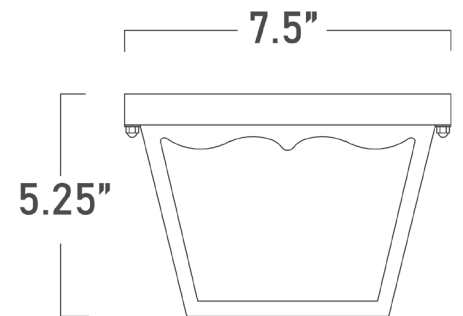

4901BK

BUILDERS' CHOICE 1-LIGHT FLUSHMOUNT

Description: Builders' Choice 1-light flushmount

Finish: Matte black

Dimensions: 7-1/2" W x 5-1/4" H

Bulbs: 1-60w medium

Installed Weight: 2.7 lbs.

Certification: Damp location

Material: Powder coated steel

Shade: Glass

Glass: Pebbled

Canopy Dimensions: 7-1/2" x 7-1/2"

Chain/Wire: NA

Additional Finishes: Burlled walnut