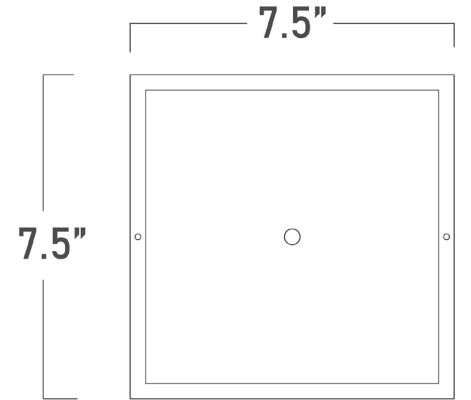

4901BK

BUILDERS' CHOICE 1-LIGHT FLUSHMOUNT

Description: Builders' Choice 1-light flushmount

Finish: Matte black

Dimensions: 7-1/2" W x 5-1/4" H

Bulbs: 1-60w medium

Installed Weight: 2.7 lbs.

Certification: Damp location

Material: Powder coated steel

Shade: Glass

Glass: Pebbled

Canopy Dimensions: 7-1/2" x 7-1/2"

Chain/Wire: NA

Additional Finishes: Burlled walnut