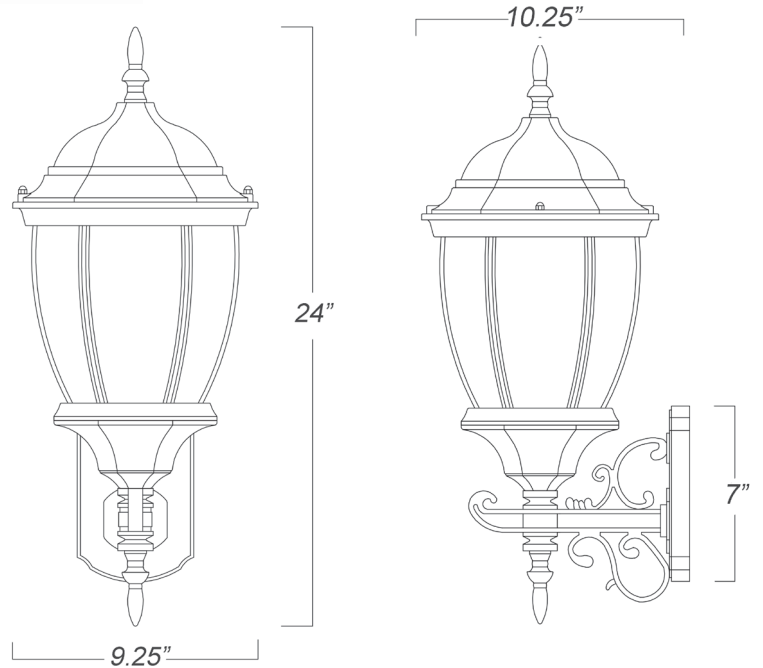

# 5013BW

## WEXFORD 3-LIGHT WALL LANTERN

<b>Description:</b>	Wexford 3-light wall lantern
<b>Finish:</b>	Burl'd walnut
<b>Dimensions:</b>	9-1/4" W x 24" H x 10-1/4" ext. Height on center: 17-1/4"
<b>Bulbs:</b>	3-60w cand.
<b>Installed Weight:</b>	3.85 lbs.
<b>Certification:</b>	Wet location / c UL

<b>Material:</b>	Cast aluminum
<b>Shade:</b>	Glass
<b>Glass:</b>	Clear beveled
<b>Back Plate Dimensions:</b>	4-1/2" x 7"
<b>Chain/Wire:</b>	NA
<b>Additional Finishes:</b>	Matte black