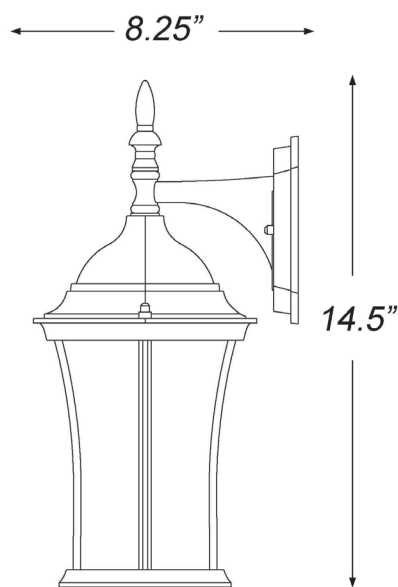

5022BW

BRYN MAWR 1-LIGHT WALL LANTERN

Side View

Front View

Description:	Bryn Mawr 1-light wall lantern
Finish:	Burl walnut
Dimensions:	8" W x 14-1/2" H x 8-1/4" ext. Height on center: 4-1/2"
Bulbs:	1-100w Med.
Installed Weight:	2.25 lbs.
Certification:	Wet location / c UL

Material:	Cast aluminum and glass
Glass:	Clear beveled
Back Plate Dimensions:	4-1/2" x 6"
Chain/Wire:	NA
Additional Finishes:	Matte black