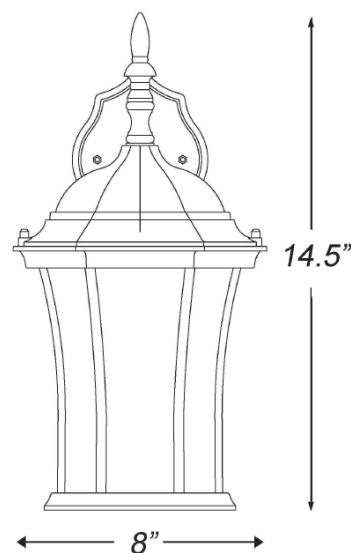

5022BW

BRYN MAWR 1-LIGHT WALL LANTERN

Side View

Front View

Description:	Bryn Mawr 1-light wall lantern
Finish:	Burl walnut
Dimensions:	8" W x 14-1/2" H x 8-1/4" ext. Height on center: 4-1/2"
Bulbs:	1-100w Med.
Installed Weight:	2.25 lbs.
Certification:	Wet location / c UL

Material:	Cast aluminum and glass
Glass:	Clear beveled
Back Plate Dimensions:	4-1/2" x 6"
Chain/Wire:	NA
Additional Finishes:	Matte black