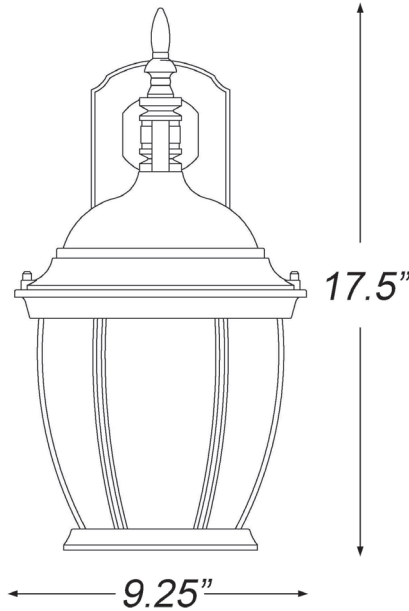

5032BW

WEXFORD 3-LIGHT WALL LANTERN

Front View

Side View

Description:	Wexford 3-light wall lantern
Finish:	Burl walnut
Dimensions:	9-1/4" W x 17-1/2" H x 10-1/4" ext. Height on center: 5-1/4"
Bulbs:	3-60w cand.
Installed Weight:	3.6 lbs.
Certification:	Wet location / c UL

Material:	Cast aluminum
Shade:	Glass
Glass:	Clear beveled
Back Plate Dimensions:	4-1/2" x 7"
Chain/Wire:	NA
Additional Finishes:	Matte black