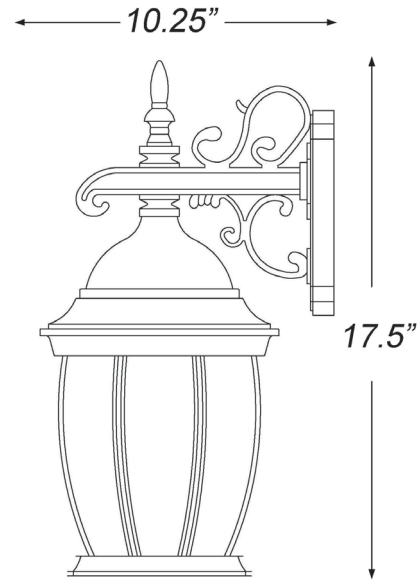

5032BW

WEXFORD 3-LIGHT WALL LANTERN

Front View

Side View

Description:	Wexford 3-light wall lantern
Finish:	Burl walnut
Dimensions:	9-1/4" W x 17-1/2" H x 10-1/4" ext. Height on center: 5-1/4"
Bulbs:	3-60w cand.
Installed Weight:	3.6 lbs.
Certification:	Wet location / c UL

Material:	Cast aluminum
Shade:	Glass
Glass:	Clear beveled
Back Plate Dimensions:	4-1/2" x 7"
Chain/Wire:	NA
Additional Finishes:	Matte black