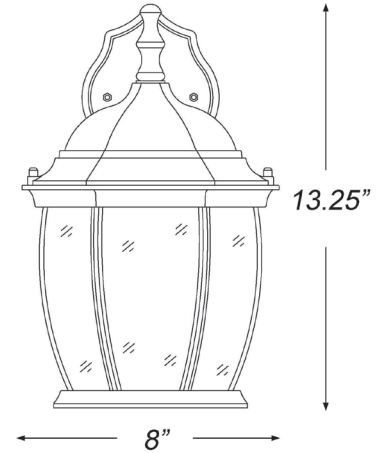

# 5035BK

## WEXFORD 1-LIGHT WALL LANTERN

Front View

Side View

<b>Description:</b>	Wexford 1-light wall lantern
<b>Finish:</b>	Matte black
<b>Dimensions:</b>	8" W x 13-1/4" H x 8-1/4" ext. Height on center: 3-1/2"
<b>Bulbs:</b>	1-100w medium
<b>Installed Weight:</b>	2.3 lbs.
<b>Certification:</b>	Wet location / c UL

<b>Material:</b>	Cast aluminum
<b>Shade:</b>	Glass
<b>Glass:</b>	Clear beveled
<b>Back Plate Dimensions:</b>	4-1/2" x 6"
<b>Chain/Wire:</b>	NA
<b>Additional Finishes:</b>	Burled walnut