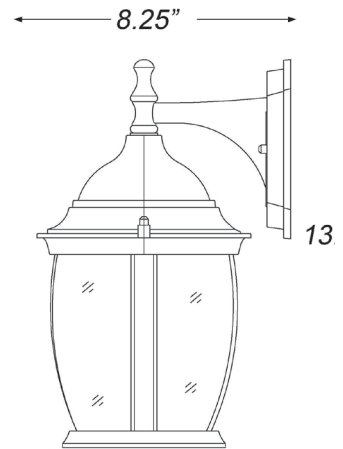

## WEXFORD 1-LIGHT WALL LANTERN

Front View

Side View

<b>Description:</b>	Wexford 1-light wall lantern
<b>Finish:</b>	Matte black
<b>Dimensions:</b>	8" W x 13-1/4" H x 8-1/4" ext. Height on center: 3-1/2"
<b>Bulbs:</b>	1-100w medium
<b>Installed Weight:</b>	2.3 lbs.
<b>Certification:</b>	Wet location / c UL

<b>Material:</b>	Cast aluminum
<b>Shade:</b>	Glass
<b>Glass:</b>	Clear beveled
<b>Back Plate Dimensions:</b>	4-1/2" x 6"
<b>Chain/Wire:</b>	NA
<b>Additional Finishes:</b>	Burled walnut