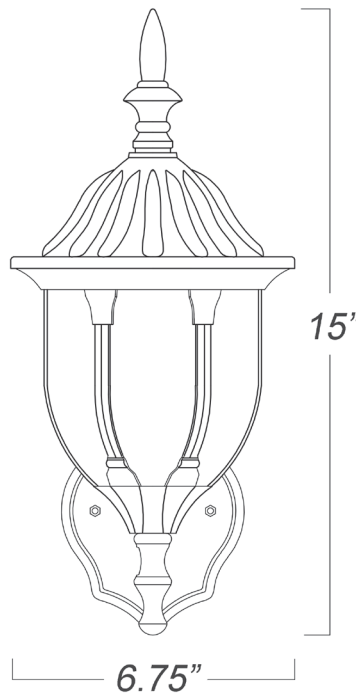

5060BK

SUFFOLK 1-LIGHT WALL LANTERN

Description:	Suffolk 1-light wall lantern
Finish:	Matte black
Dimensions:	6-3/4" W x 15" H x 8" ext. Height on center: 12"
Bulbs:	1-100w Med.
Installed Weight:	2 lbs.
Certification:	Wet location / c UL

Material:	Cast aluminum and glass
Glass:	Clear seeded
Back Plate Dimensions:	4-1/2" x 6"
Chain/Wire:	NA
Additional Finishes:	NA