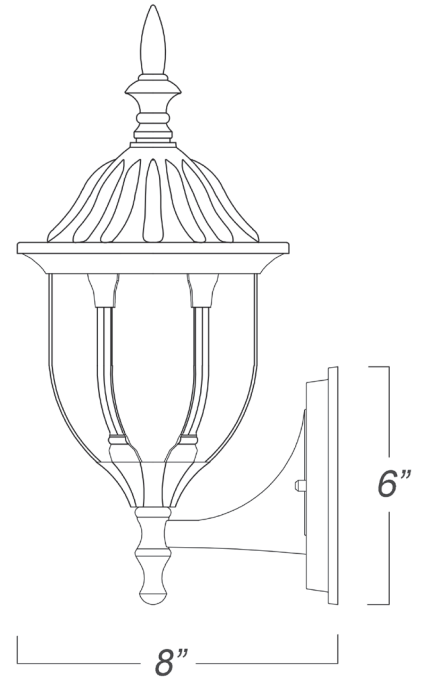

5060BK

SUFFOLK 1-LIGHT WALL LANTERN

Description:	Suffolk 1-light wall lantern
Finish:	Matte black
Dimensions:	6-3/4" W x 15" H x 8" ext. Height on center: 12"
Bulbs:	1-100w Med.
Installed Weight:	2 lbs.
Certification:	Wet location / c UL

Material:	Cast aluminum and glass
Glass:	Clear seeded
Back Plate Dimensions:	4-1/2" x 6"
Chain/Wire:	NA
Additional Finishes:	NA