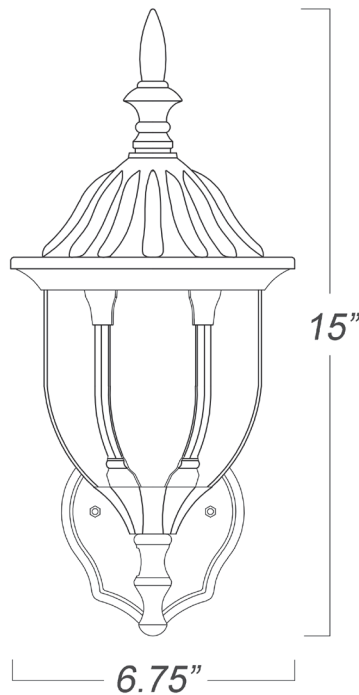

5060BK/FR

SUFFOLK 1-LIGHT WALL LANTERN

Description:	Suffolk 1-light wall lantern
Finish:	Matte black
Dimensions:	6-3/4" W x 15" H x 8" ext. Height on center: 12"
Bulbs:	1-100w Med.
Installed Weight:	2 lbs.
Certification:	Wet location / c UL

Material:	Cast aluminum and glass
Glass:	Frosted
Back Plate Dimensions:	4-1/2" x 6"
Chain/Wire:	NA
Additional Finishes:	NA