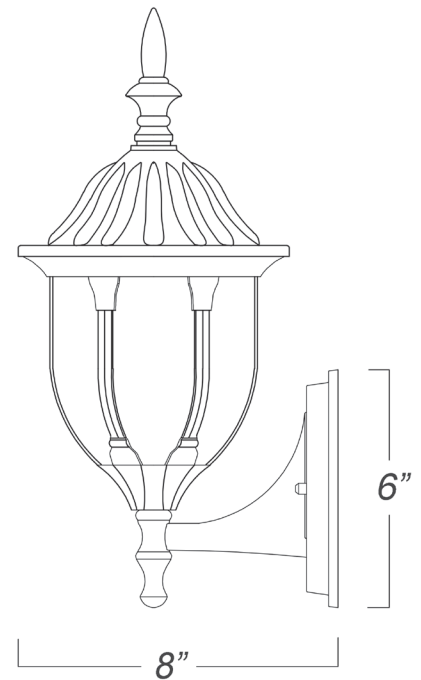

5060BK/FR

SUFFOLK 1-LIGHT WALL LANTERN

Description:	Suffolk 1-light wall lantern
Finish:	Matte black
Dimensions:	6-3/4" W x 15" H x 8" ext. Height on center: 12"
Bulbs:	1-100w Med.
Installed Weight:	2 lbs.
Certification:	Wet location / c UL

Material:	Cast aluminum and glass
Glass:	Frosted
Back Plate Dimensions:	4-1/2" x 6"
Chain/Wire:	NA
Additional Finishes:	NA