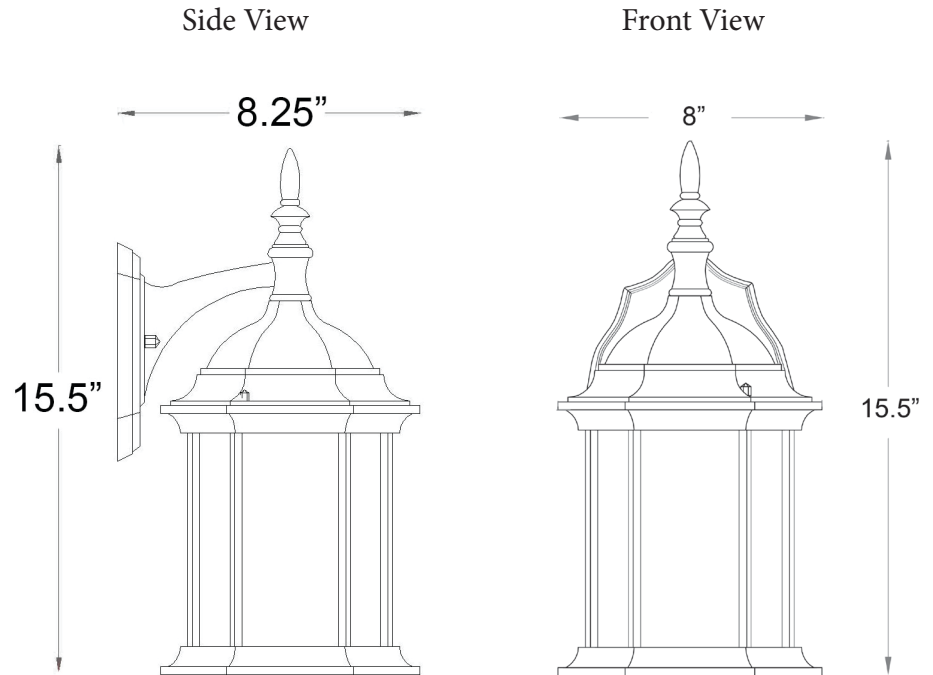

5181TW/FR

CRAFTSMAN 2 1-LIGHT WALL LANTERN

Description:	Craftsman 2 1-light wall lantern
Finish:	Textured white
Dimensions:	8" W x 15-1/2" H x 8-1/4" ext. Height on center: 4-1/2"
Bulbs:	1-100w medium
Installed Weight:	3 lbs.
Certification:	Wet location / c UL

Material:	Cast aluminum
Shade:	Glass
Glass:	Frosted
Back Plate Dimensions:	4-1/2" x 6"
Chain/Wire:	NA
Additional Finishes:	NA