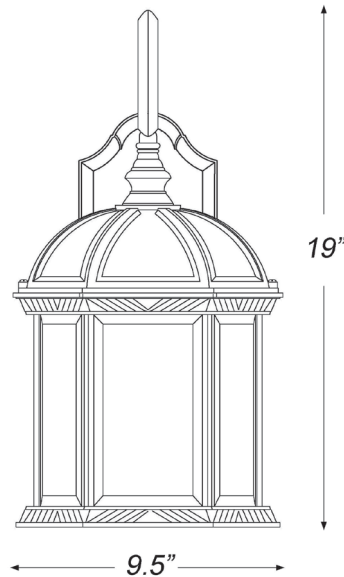

5273BK

DOVER 3-LIGHT WALL LANTERN

Front View

Side View

Description:	Dover 3-light wall lantern
Finish:	Matte black
Dimensions:	9-1/2" W x 19" H x 9-3/4" ext. Height on Center: 7-1/2"
Bulbs:	3-60w candelabra
Installed Weight:	4.85 lbs.
Certification:	Wet location / c UL

Material:	Cast aluminum
Shade:	Glass
Glass:	Clear beveled
Back Plate Dimensions:	9-1/2" x 5"
Chain/Wire:	NA
Additional Finishes:	Burled walnut