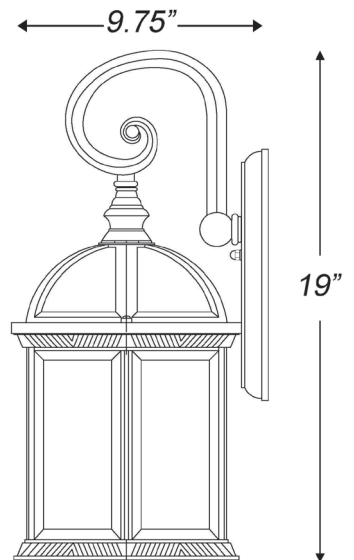

5273BK

DOVER 3-LIGHT WALL LANTERN

Front View

Side View

Description:	Dover 3-light wall lantern
Finish:	Matte black
Dimensions:	9-1/2" W x 19" H x 9-3/4" ext. Height on Center: 7-1/2"
Bulbs:	3-60w candelabra
Installed Weight:	4.85 lbs.
Certification:	Wet location / c UL

Material:	Cast aluminum
Shade:	Glass
Glass:	Clear beveled
Back Plate Dimensions:	9-1/2" x 5"
Chain/Wire:	NA
Additional Finishes:	Burled walnut