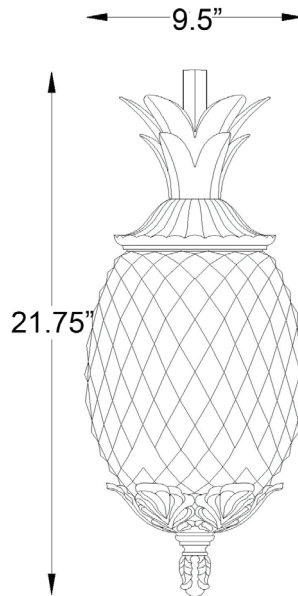

7512BC

LANAI 3-LIGHT WALL LANTERN

Description:	Lanai 3-light downward wall lantern
Finish:	Black coral
Dimensions:	9-1/2" W x 21-3/4" H x 12-1/2" ext. Height on center: 10-1/4"
Bulbs:	3-60w candelabra
Installed Weight:	7.6 lbs.
Certification:	Wet location / c UL

Material:	Cast aluminum
Shade:	Glass
Glass:	Clear pineapple cut
Back Plate Dimensions:	5-3/4" x 9-1/2"
Chain/Wire:	NA
Additional Finishes:	Matte black