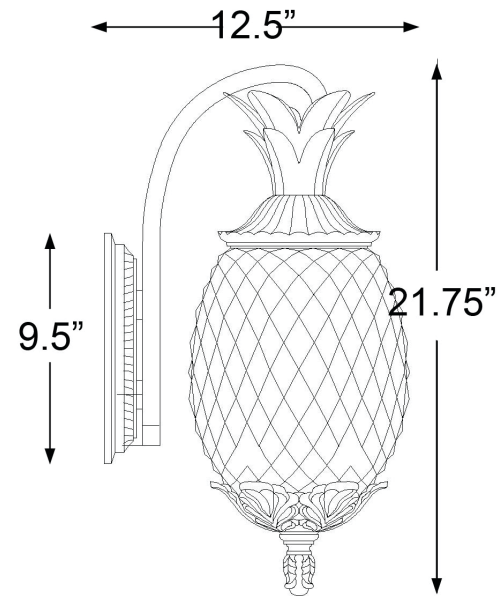

7512BC

LANAI 3-LIGHT WALL LANTERN

Description:	Lanai 3-light downward wall lantern
Finish:	Black coral
Dimensions:	9-1/2" W x 21-3/4" H x 12-1/2" ext. Height on center: 10-1/4"
Bulbs:	3-60w candelabra
Installed Weight:	7.6 lbs.
Certification:	Wet location / c UL

Material:	Cast aluminum
Shade:	Glass
Glass:	Clear pineapple cut
Back Plate Dimensions:	5-3/4" x 9-1/2"
Chain/Wire:	NA
Additional Finishes:	Matte black