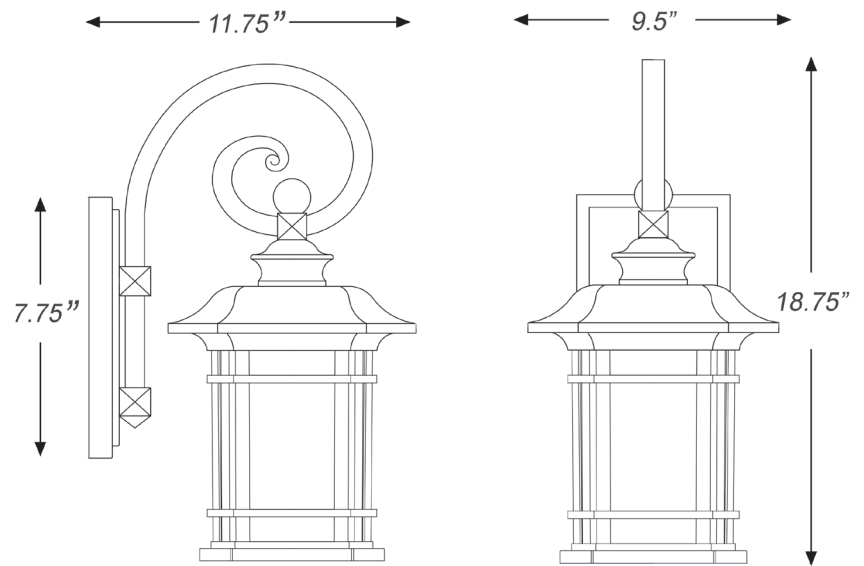

## SOMERSET 1-LIGHT WALL LANTERN

<b>Description:</b>	Somerset 1-light wall lantern
<b>Finish:</b>	Architectural bronze
<b>Dimensions:</b>	9-1/2" W x 18-3/4" H x 11-3/4" ext. Height on center: 8-3/4"
<b>Bulbs:</b>	1-100w med.
<b>Installed Weight:</b>	7.75 lbs.
<b>Certification:</b>	Wet location / ETL

<b>Material:</b>	Cast aluminum
<b>Shade:</b>	Glass
<b>Glass:</b>	Frosted linen
<b>Back Plate Dimensions:</b>	4-1/2" x 7-3/4"
<b>Chain/Wire:</b>	NA
<b>Additional Finishes:</b>	Matte black