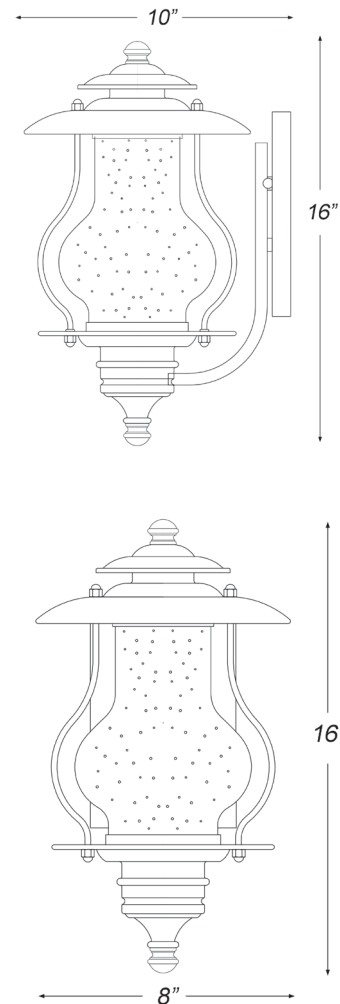

# 8201ABZ

## BLUE RIDGE 1-LIGHT WALL LANTERN

<b>Description:</b>	Blue Ridge 1-light wall lantern
<b>Finish:</b>	Architectural bronze
<b>Dimensions:</b>	8" W x 16" H x 10" ext. Height on center: 7"
<b>Bulbs:</b>	1-60w medium
<b>Installed Weight:</b>	4.7 lbs.
<b>Certification:</b>	Wet location / c ETL

<b>Material:</b>	Powder-coated steel
<b>Shade:</b>	Glass
<b>Glass:</b>	Clear crackled
<b>Back Plate Dimensions:</b>	4-3/4" x 8" back plate
<b>Chain/Wire:</b>	NA
<b>Additional Finishes:</b>	Matte black