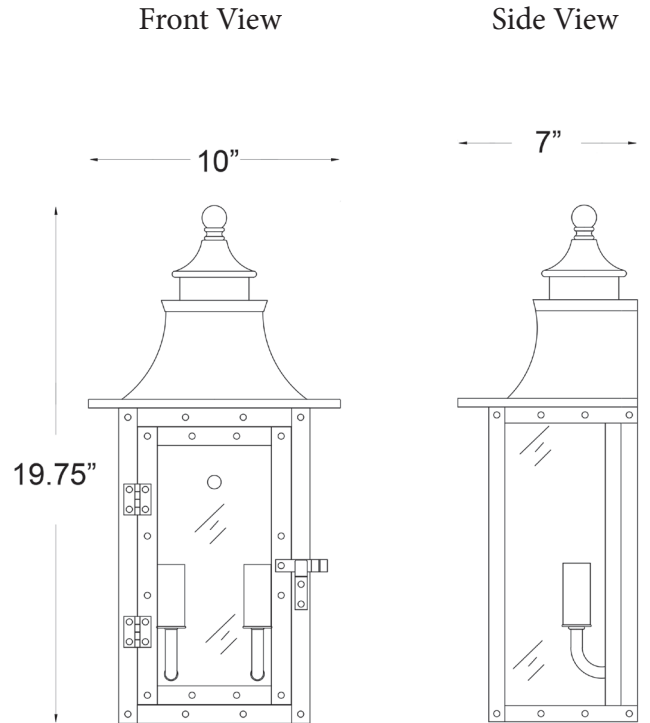

## ST. CHARLES 2-LIGHT WALL MOUNT

<b>Description:</b>	St. Charles 2-Light Wall Mount
<b>Finish:</b>	Aged Brass
<b>Dimensions:</b>	10" W x 19-3/4" H x 7" ext. Height on Center: 10"
<b>Bulbs:</b>	2-60w Cand.
<b>Installed Weight:</b>	5 lbs.
<b>Certification:</b>	Wet Location

<b>Material:</b>	Copper and Glass
<b>Shade:</b>	Glass
<b>Glass:</b>	Clear
<b>Back Plate Dimensions:</b>	8" x 12-1/2"
<b>Chain/Wire:</b>	NA
<b>Additional Finishes:</b>	Copper Patina