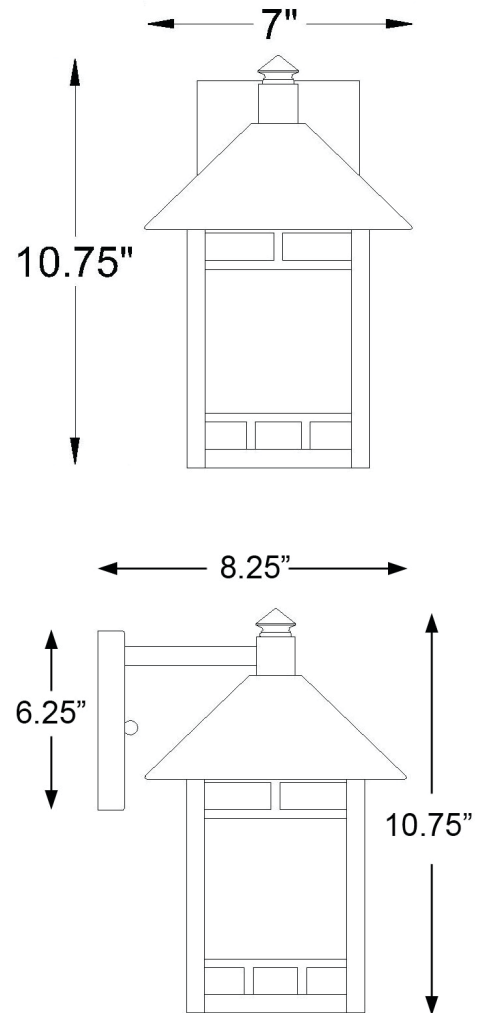

9002ABZ

ARTISAN 1-LIGHT WALL LANTERN

Description:	Artisan 1-light wall lantern
Finish:	Architectural bronze
Dimensions:	7" W x 10-3/4" H x 8-1/4" ext. Height on center: 3"
Bulbs:	1-100w Med.
Installed Weight:	3.5 lbs.
Certification:	Wet location

Material:	Powder coated steel
Shade:	Glass
Glass:	Frosted linen
Back Plate Dimensions:	4-1/4" x 6-1/4"
Chain/Wire:	NA
Additional Finishes:	Matte black