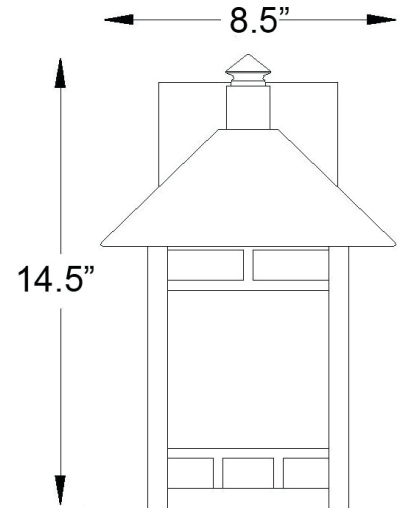

9012BK

ARTISAN 1-LIGHT WALL LANTERN

Description:	Artisan 1-light wall lantern
Finish:	Matte black
Dimensions:	8-1/2" W x 14-1/2" H x 9-3/4" ext. Height on center: 3"
Bulbs:	1-100w medium
Installed Weight:	6 lbs.

Certification:	Wet location
Material:	Powder-coated steel
Shade:	Glass
Glass:	Frosted linen
Back Plate Dimensions:	5-1/4" x 6-1/4" back plate
Chain/Wire:	NA
Additional Finishes:	Architectural bronze