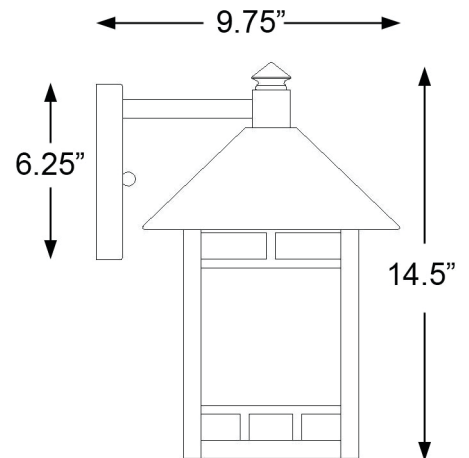

9012BK

ARTISAN 1-LIGHT WALL LANTERN

Description:	Artisan 1-light wall lantern
Finish:	Matte black
Dimensions:	8-1/2" W x 14-1/2" H x 9-3/4" ext. Height on center: 3"
Bulbs:	1-100w medium
Installed Weight:	6 lbs.

Certification:	Wet location
Material:	Powder-coated steel
Shade:	Glass
Glass:	Frosted linen
Back Plate Dimensions:	5-1/4" x 6-1/4" back plate
Chain/Wire:	NA
Additional Finishes:	Architectural bronze