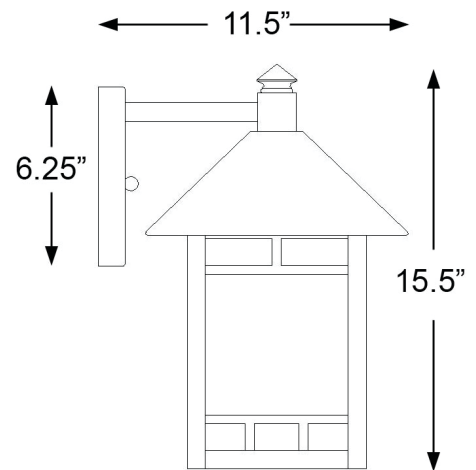

9022ABZ

ARTISAN 1-LIGHT WALL LANTERN

Description:	Artisan 1-light wall lantern
Finish:	Architectural bronze
Dimensions:	10" W x 15-1/2" H x 11-1/2" ext. Height on center: 3"
Bulbs:	1-100w medium
Installed Weight:	3.5 lbs.

Certification:	Wet location
Material:	Powder-coated steel
Shade:	Glass
Glass:	Frosted linen
Back Plate Dimensions:	5-1/4" x 6-1/4" back plate
Chain/Wire:	NA
Additional Finishes:	Matte black