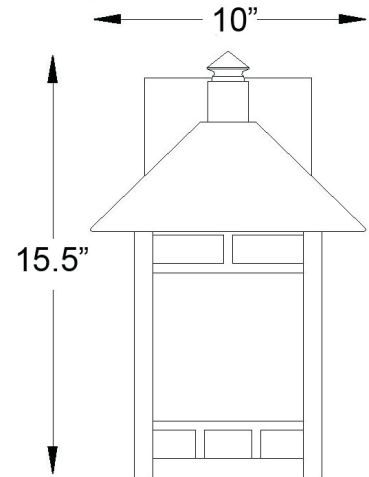

9022ABZ

ARTISAN 1-LIGHT WALL LANTERN

Description:	Artisan 1-light wall lantern
Finish:	Architectural bronze
Dimensions:	10" W x 15-1/2" H x 11-1/2" ext. Height on center: 3"
Bulbs:	1-100w medium
Installed Weight:	3.5 lbs.

Certification:	Wet location
Material:	Powder-coated steel
Shade:	Glass
Glass:	Frosted linen
Back Plate Dimensions:	5-1/4" x 6-1/4" back plate
Chain/Wire:	NA
Additional Finishes:	Matte black