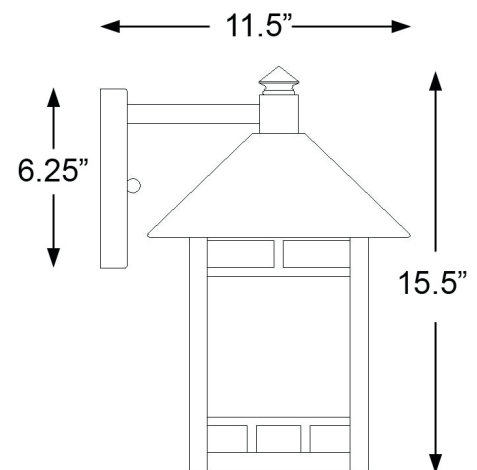

9022BK

ARTISAN 1-LIGHT WALL LANTERN

Description:	Artisan 1-light wall lantern
Finish:	Matte black
Dimensions:	10" W x 15-1/2" H x 11-1/2" ext. Height on center: 3"
Bulbs:	1-100w medium
Installed Weight:	3.5 lbs.

Certification:	Wet location
Material:	Powder-coated steel
Shade:	Glass
Glass:	Frosted linen
Back Plate Dimensions:	5-1/4" x 6-1/4" back plate
Chain/Wire:	NA
Additional Finishes:	Architectural bronze