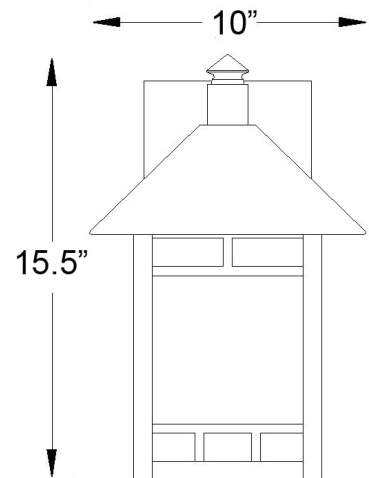

9022BK

ARTISAN 1-LIGHT WALL LANTERN

Description:	Artisan 1-light wall lantern
Finish:	Matte black
Dimensions:	10" W x 15-1/2" H x 11-1/2" ext. Height on center: 3"
Bulbs:	1-100w medium
Installed Weight:	3.5 lbs.

Certification:	Wet location
Material:	Powder-coated steel
Shade:	Glass
Glass:	Frosted linen
Back Plate Dimensions:	5-1/4" x 6-1/4" back plate
Chain/Wire:	NA
Additional Finishes:	Architectural bronze