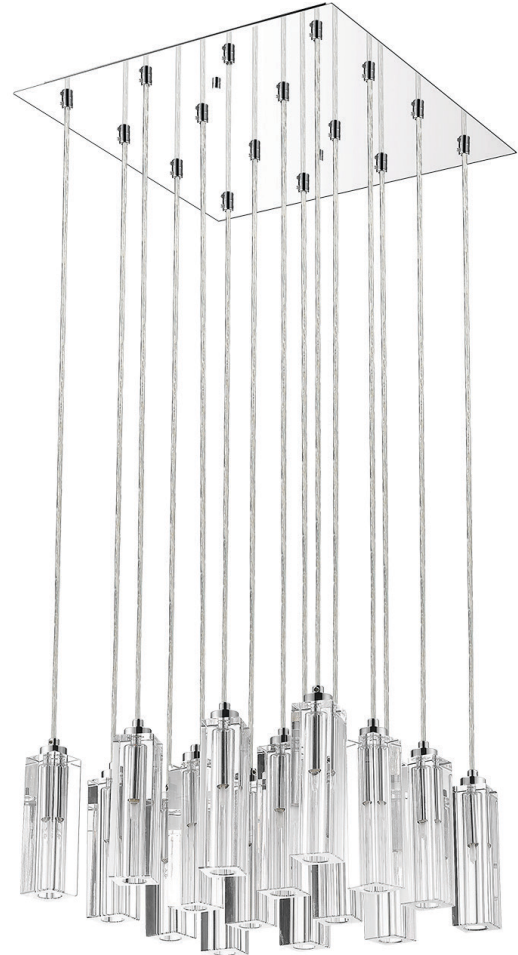

A900126-16-S

ICARUS 16-LIGHT CHANDELIER

Front view

Bottom view

Description:	Icarus 16-light chandelier
Finish:	Polished chrome
Dimensions:	6.75" H x 1.5" W x 1.5" D
Bulbs:	16 x 25W G9
Shade:	Clear square K9 crystal
Installed Weight:	41 lbs.
Certification:	c UL / dry location

Material:	Steel and glass
Glass:	4-sided cut crystal
Canopy Dimensions:	18" x 18"
Switch:	NA
Cord:	Silver, 12'
Dimmable:	Yes