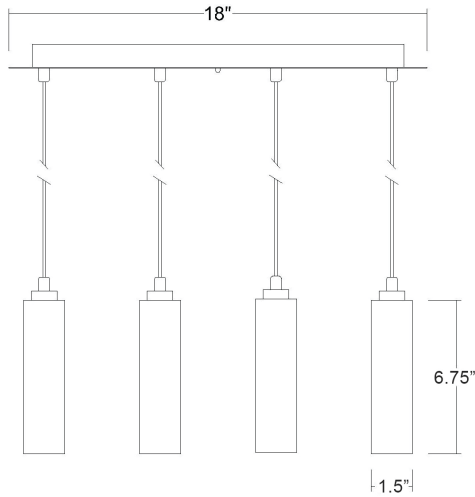

A900126-16-S

ICARUS 16-LIGHT CHANDELIER

Front view

Bottom view

Description:	Icarus 16-light chandelier
Finish:	Polished chrome
Dimensions:	6.75" H x 1.5" W x 1.5" D
Bulbs:	16 x 25W G9
Shade:	Clear square K9 crystal
Installed Weight:	41 lbs.
Certification:	c UL / dry location

Material:	Steel and glass
Glass:	4-sided cut crystal
Canopy Dimensions:	18" x 18"
Switch:	NA
Cord:	Silver, 12'
Dimmable:	Yes