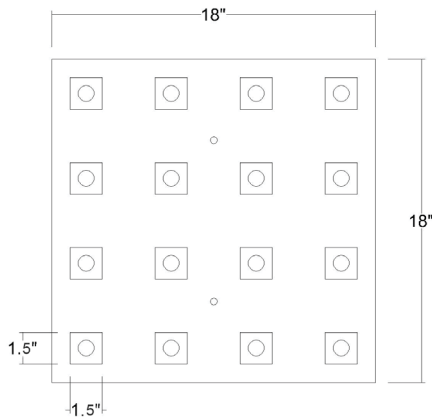

A900126-16-S

ICARUS 16-LIGHT CHANDELIER

Front view

Bottom view

Description:	Icarus 16-light chandelier
Finish:	Polished chrome
Dimensions:	6.75" H x 1.5" W x 1.5" D
Bulbs:	16 x 25W G9
Shade:	Clear square K9 crystal
Installed Weight:	41 lbs.
Certification:	c UL / dry location

Material:	Steel and glass
Glass:	4-sided cut crystal
Canopy Dimensions:	18" x 18"
Switch:	NA
Cord:	Silver, 12'
Dimmable:	Yes